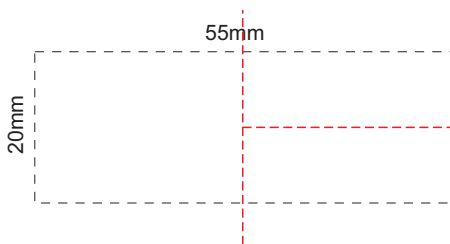

100% of Actual Size

Screen Print  
(One colour only)

Screen Print  
(One colour only)  
SIDE 1

Screen Print  
(One colour only)  
SIDE 2

**Silicone Band**

Flip & Lid    Band

Grey	Grey
White	White
Yellow	Yellow
Orange	Orange
Pink	Pink
Red	Red
Light Green	Light Green
Dark Green	Dark Green
Teal	Teal
Light Blue	Light Blue
Dark Blue	Dark Blue
Dark Navy	Dark Navy
Purple	Purple
Dark Grey	Dark Grey

100% of Actual Size  
Debossed