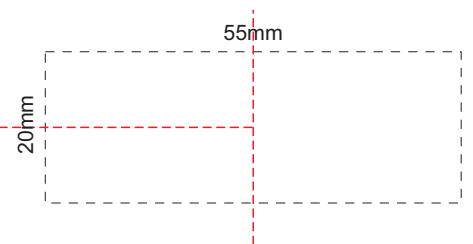

100% of Actual Size

Screen Print  
(One colour only)

Screen Print  
(One colour only)  
SIDE 1

Screen Print  
(One colour only)  
SIDE 2

**Silicone Band**

Flip & Lid    Band

Grey	Grey
White	White
Yellow	Yellow
Orange	Orange
Pink	Pink
Red	Red
Light Green	Light Green
Dark Green	Dark Green
Teal	Teal
Light Blue	Light Blue
Dark Blue	Dark Blue
Dark Navy	Dark Navy
Purple	Purple
Dark Grey	Dark Grey

100% of Actual Size  
Debossed