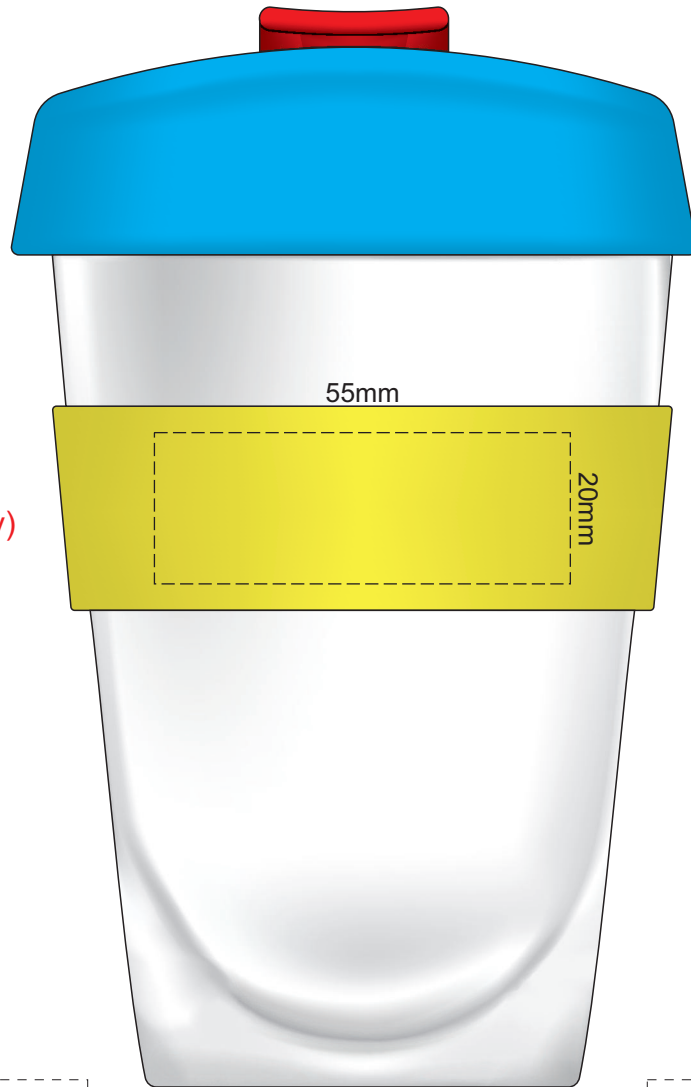

100% of Actual Size

Screen Print  
(One colour only)

Screen Print  
(One colour only)  
SIDE 1

Screen Print  
(One colour only)  
SIDE 2

**Silicone Band**

Flip & Lid    Band

Grey	Grey
White	White
Yellow	Yellow
Orange	Orange
Pink	Pink
Red	Red
Light Green	Light Green
Dark Green	Dark Green
Teal	Teal
Light Blue	Light Blue
Dark Blue	Dark Blue
Dark Navy	Dark Navy
Purple	Purple
Dark Grey	Dark Grey

100% of Actual Size  
Debossed