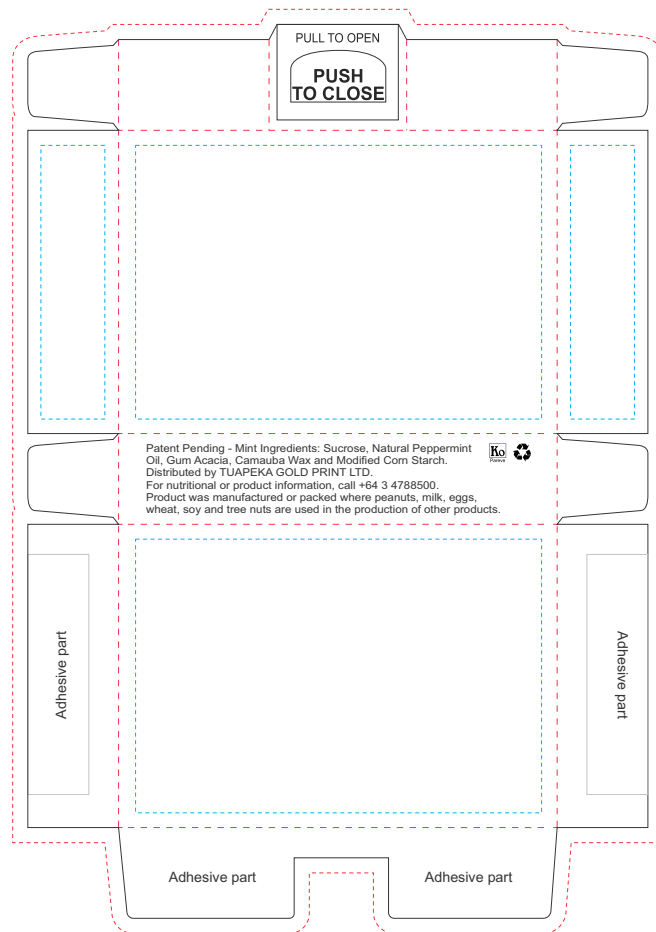

Actual Size: 100% when viewed on A4 paper

Blue Dotted Line = The SIGNIFICANT PRINT AREA
(Keep all critical images & text within this box)
Black Line = Maximum print area
Pink Dotted Line = Bleed off to here
Red Dotted Line = Fold line