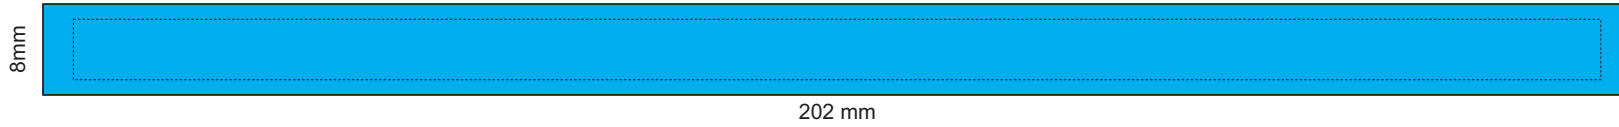

Actual Size: 100% when viewed on A4 paper

Screen Print  
Debossing  
Embossing

**Blue Line = The SIGNIFICANT PRINT AREA**  
(Keep all critical images & text within this box)  
**Black Dotted Line = Maximum print area**  
**Pink Line = Bleed off to here**

**\*\*Labels are on white stock only\*\***