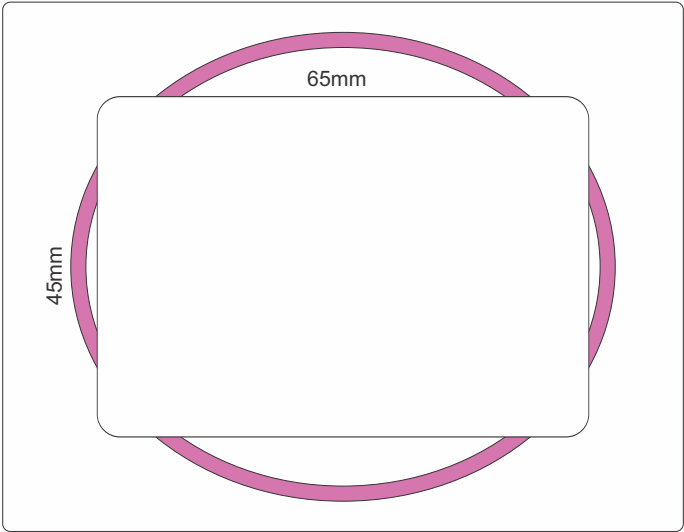

Actual Size: 100% when viewed on A4 paper

Screen Print
Debossing
Embossing

Digital Label

Polybag

Blue Dotted Line - The SIGNIFICANT PRINT AREA
(Keep all critical images & text within this box)

Black Line - Maximum Print Area

Pink Dotted Line - Bleed off up to here

Note: Metallic PMS colours are not available to print

****Labels are on white stock only****