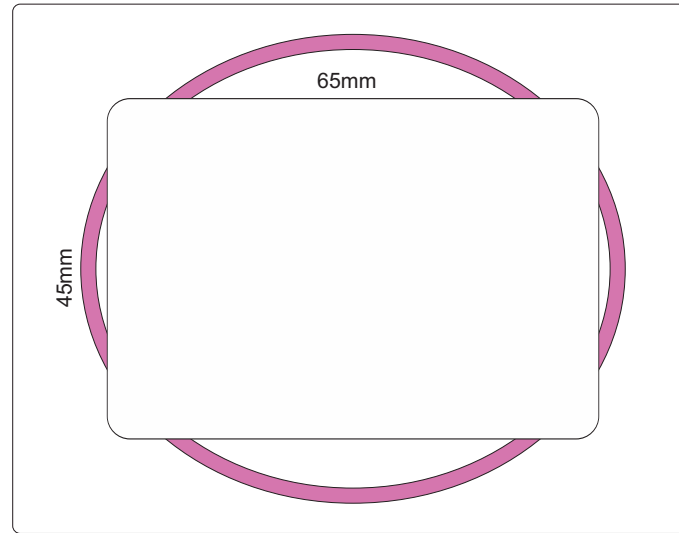

Actual Size: 100% when viewed on A4 paper

Screen Print  
Debossing  
Embossing

Digital Label

Polybag

**Blue Dotted Line - The SIGNIFICANT PRINT AREA**  
**(Keep all critical images & text within this box)**

**Black Line - Maximum Print Area**

**Pink Dotted Line - Bleed off up to here**

Note: Metallic PMS colours are not available to print

**\*\*Labels are on white stock only\*\***