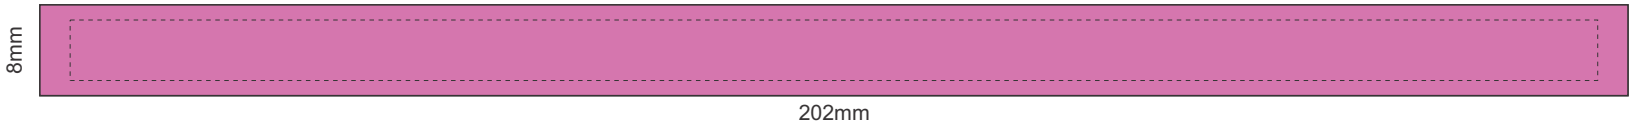

Actual Size: 100% when viewed on A4 paper

Screen Print
Debossing
Embossing

Digital Label

Polybag

Blue Dotted Line - The SIGNIFICANT PRINT AREA
(Keep all critical images & text within this box)

Black Line - Maximum Print Area

Pink Dotted Line - Bleed off up to here

Note: Metallic PMS colours are not available to print

****Labels are on white stock only****