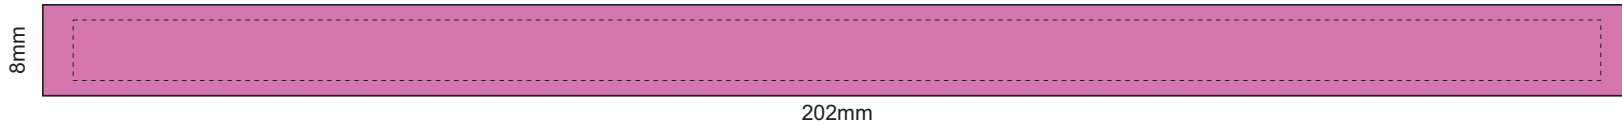

Actual Size: 100% when viewed on A4 paper

Screen Print  
Debossing  
Embossing

Digital Label

Polybag

**Blue Dotted Line - The SIGNIFICANT PRINT AREA**  
**(Keep all critical images & text within this box)**

**Black Line - Maximum Print Area**

**Pink Dotted Line - Bleed off up to here**

Note: Metallic PMS colours are not available to print

**\*\*Labels are on white stock only\*\***