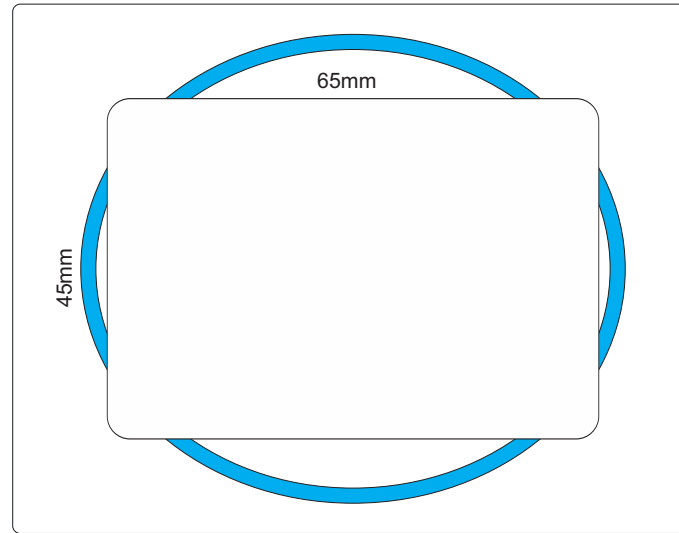

Actual Size: 100% when viewed on A4 paper

Debossed / Colour Fill

Digital Label

Polybag

**Blue Dotted Line - The SIGNIFICANT PRINT AREA**  
**(Keep all critical images & text within this box)**

**Black Line - Maximum Print Area**

**Pink Dotted Line - Bleed off up to here**

Note: Metallic PMS colours are not available to print

**\*\*Labels are on white stock only\*\***