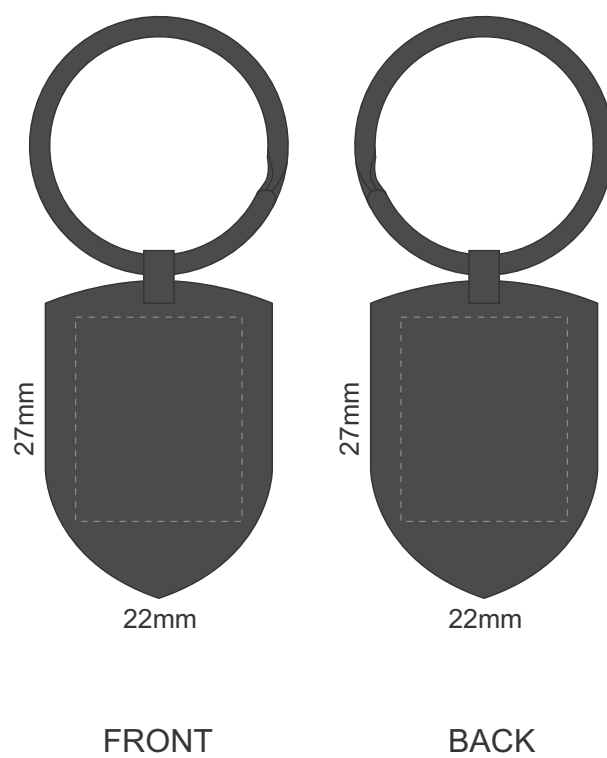

Actual Size: 100% when viewed on A4 paper

Laser Engraving

 Laser engraves to a Natural Etch Finish