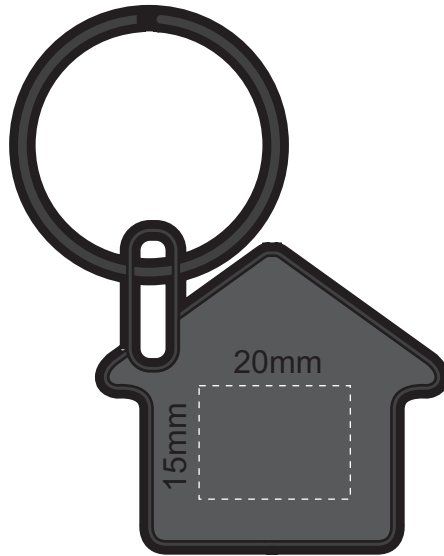

Actual Size: 100% when viewed on A4 paper

Pad Print  
Laser Engraving

Engraves to a Natural Etch