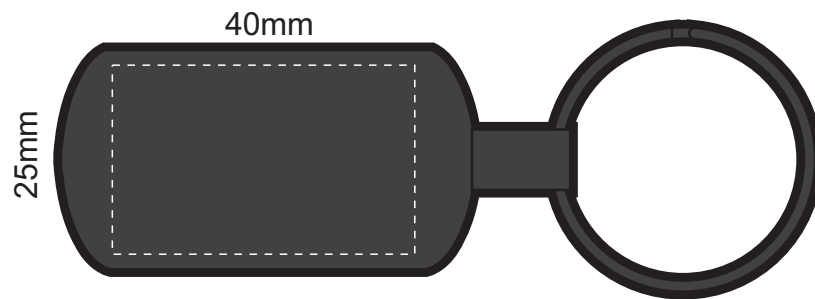

Actual Size: 100% when viewed on A4 paper

Pad Print / Laser Engraving

Engraves to a Natural Etch