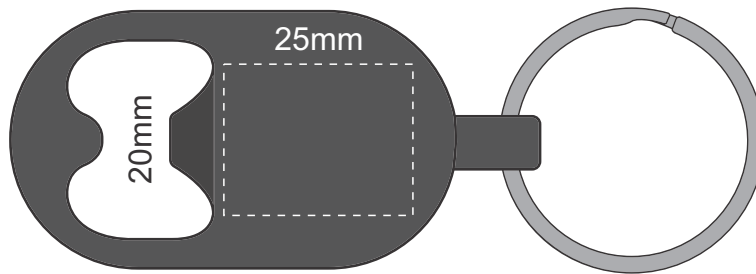

Actual Size: 100% when viewed on A4 paper

Pad Print

SIDE A

SIDE B

Laser Engraves to a
Mirror Finish