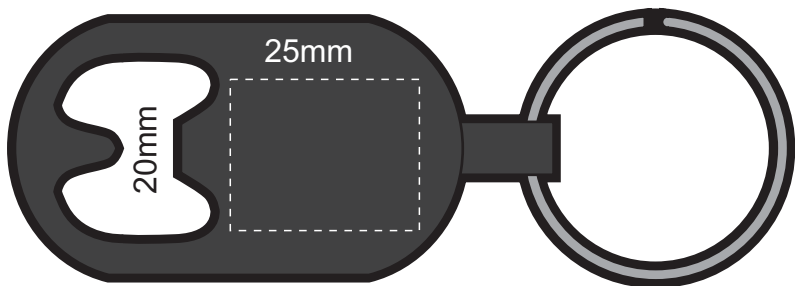

Pad Print

Actual Size: 100% when viewed on A4 paper

Laser Engraving

Actual Size: 100% when viewed on A4 paper