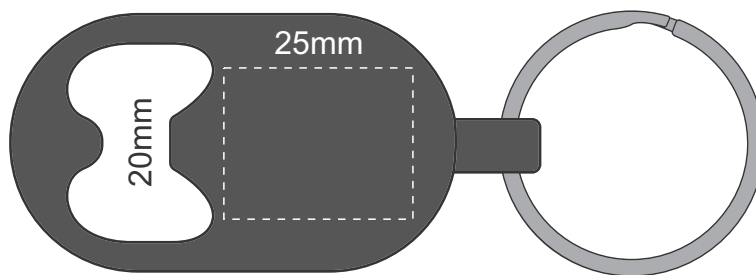

Actual Size: 100% when viewed on A4 paper

Pad Print

SIDE A

SIDE B

Laser Engraves to a
Mirror Finish