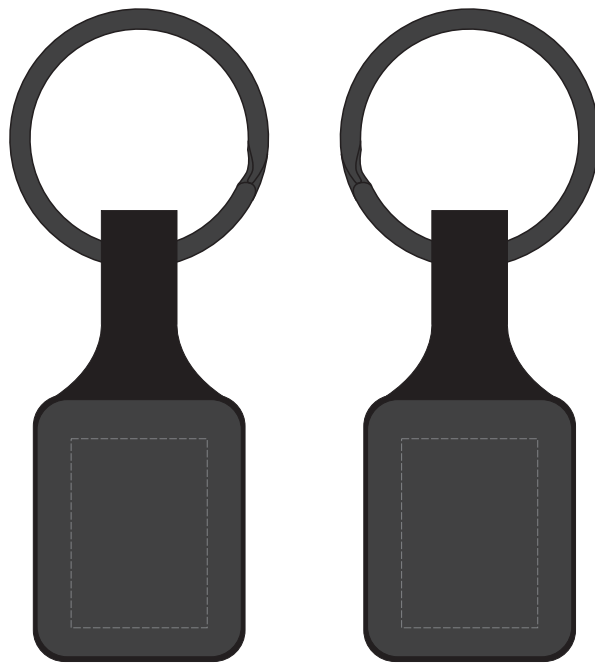

Actual Size: 100% when viewed on A4 paper

Pad Print / Laser Engraving

18mm x 25mm

FRONT

18mm x 25mm

BACK

Engraves to a Natural Etch