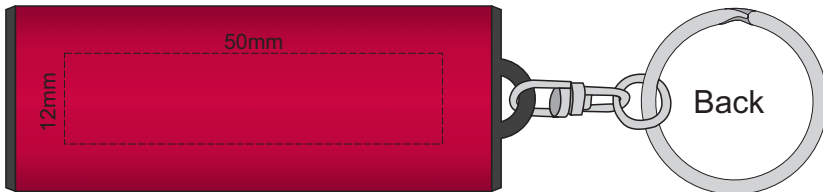

Actual Size: 100% when viewed on A4 paper

Engraving

Engraves to Oxidised White

Pad Print