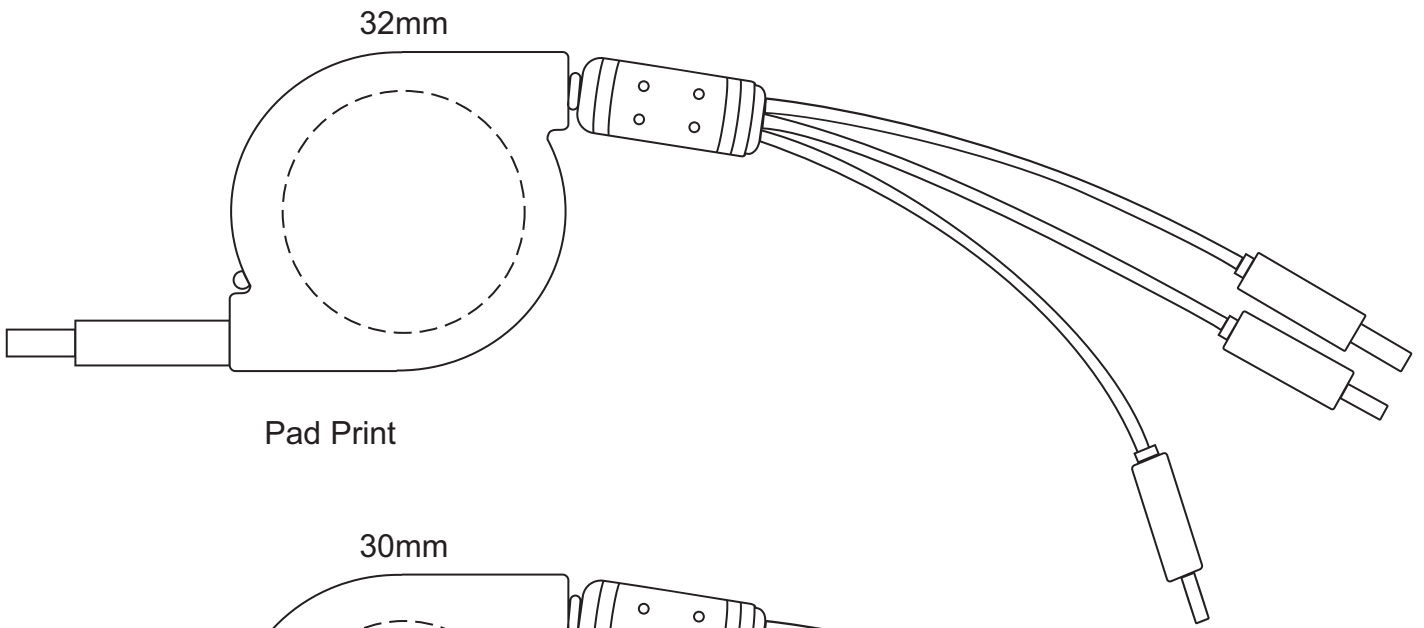

Actual Size: 100% when viewed on A4 paper

Blue Line = The SIGNIFICANT PRINT AREA
(Keep all critical images & text within this box)
Black Line = Maximum print area
Pink Line = Bleed off to here

Actual Size: 100% when viewed on A4 paper

Direct Digital

Actual Size: 100% when viewed on A4 paper

Resin Coated Finish

Resin Dome 20mm x 16mm

Blue Line = The SIGNIFICANT PRINT AREA

(Keep all critical images & text within this box)

Black Line = Maximum print area

Pink Line = Bleed off to here