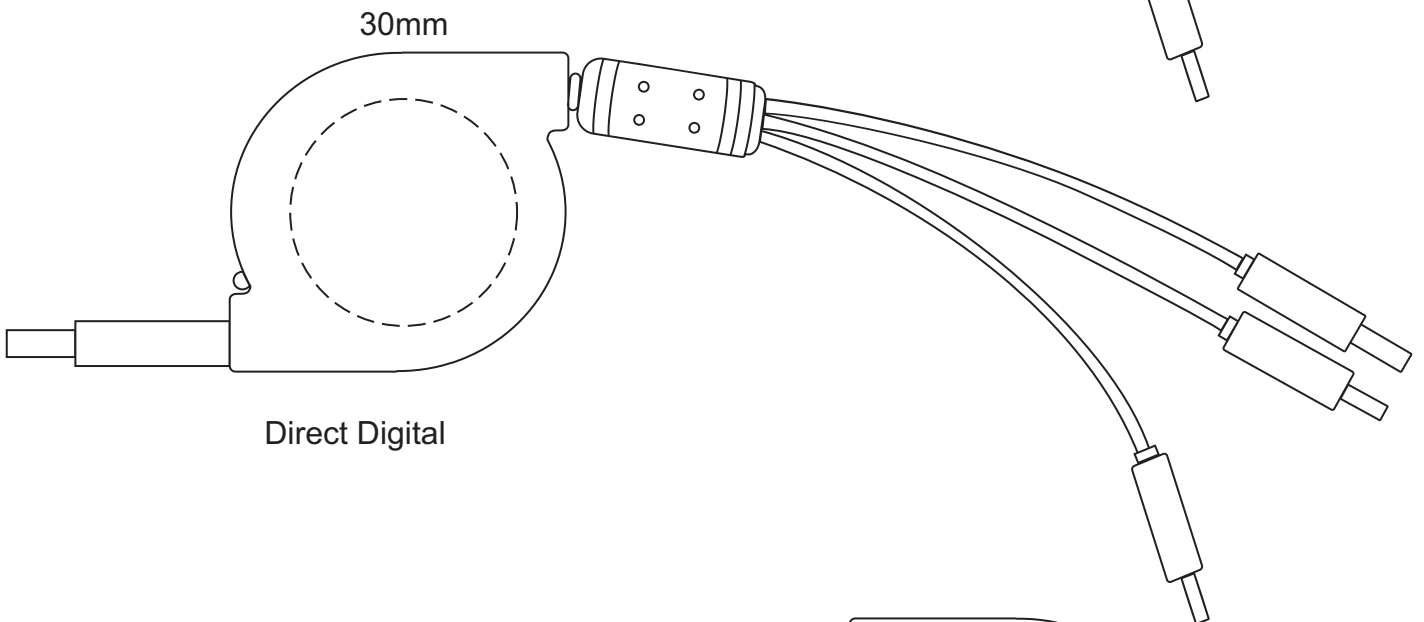

Actual Size: 100% when viewed on A4 paper

Blue Line = The SIGNIFICANT PRINT AREA
(Keep all critical images & text within this box)
Black Line = Maximum print area
Pink Line = Bleed off to here

Actual Size: 100% when viewed on A4 paper

Direct Digital

Actual Size: 100% when viewed on A4 paper

Resin Coated Finish

Resin Dome 20mm x 16mm

Blue Line = The SIGNIFICANT PRINT AREA

(Keep all critical images & text within this box)

Black Line = Maximum print area

Pink Line = Bleed off to here