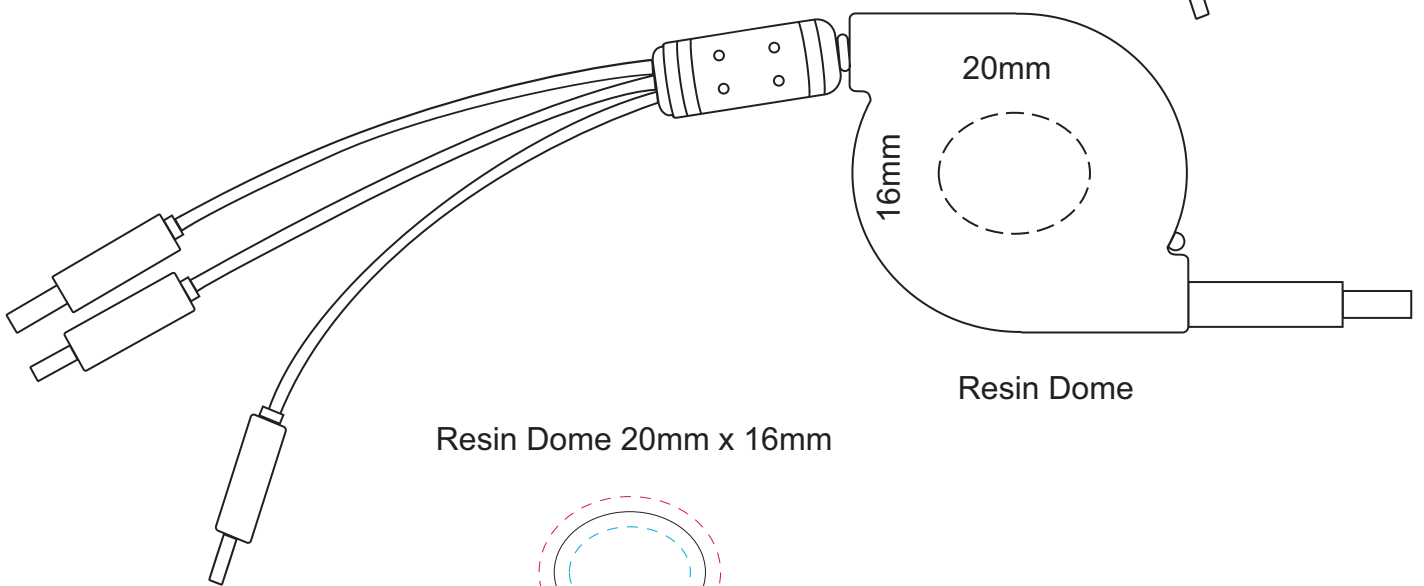

Actual Size: 100% when viewed on A4 paper

Blue Line = The SIGNIFICANT PRINT AREA
(Keep all critical images & text within this box)
Black Line = Maximum print area
Pink Line = Bleed off to here

Actual Size: 100% when viewed on A4 paper

Direct Digital

Actual Size: 100% when viewed on A4 paper

Resin Coated Finish

Resin Dome 20mm x 16mm

Blue Line = The SIGNIFICANT PRINT AREA

(Keep all critical images & text within this box)

Black Line = Maximum print area

Pink Line = Bleed off to here