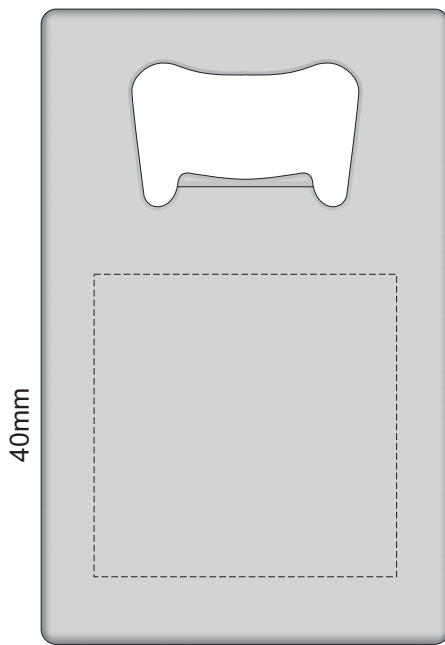

Actual Size: 100% when viewed on A4 paper

Pad Print or Engraving

40mm

40mm

FRONT

BACK