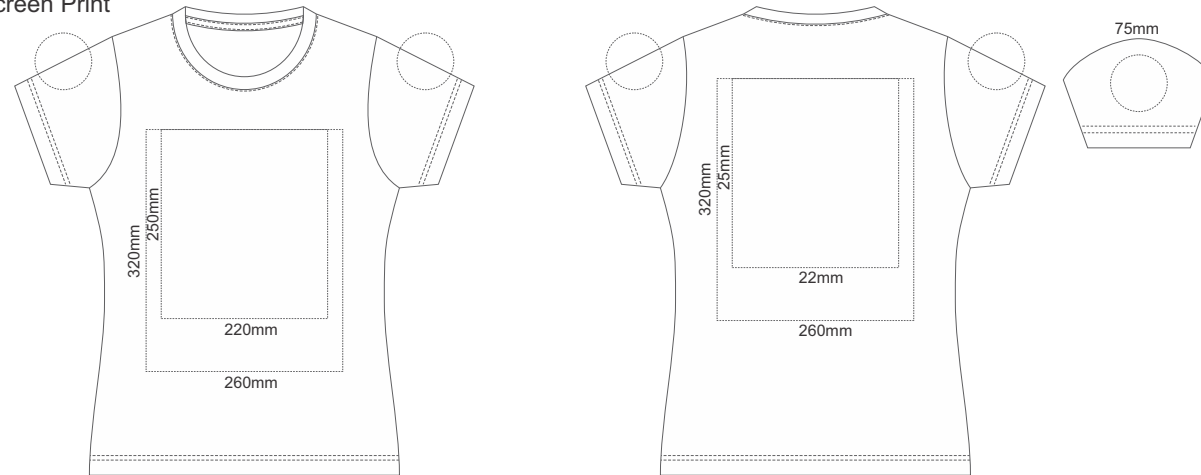

Actual Size: **10%** when viewed on **A4** paper

Screen Print

Screen Print
Embroidery

WOMEN'S EXTRA SMALL

Actual Size: **10%** when viewed on **A4** paper

Screen Print

Screen Print
Embroidery

WOMEN'S SMALL

Actual Size: **10%** when viewed on **A4** paper

Screen Print

Screen Print
Embroidery

WOMEN'S MEDIUM

Actual Size: **10%** when viewed on **A4** paper

Screen Print

Screen Print
Embroidery

WOMEN'S LARGE

Actual Size: **10%** when viewed on **A4** paper

Screen Print

Screen Print
Embroidery

WOMEN'S EXTRA LARGE

Actual Size: **10%** when viewed on **A4** paper

Screen Print

Screen Print
Embroidery

WOMEN'S 2XL