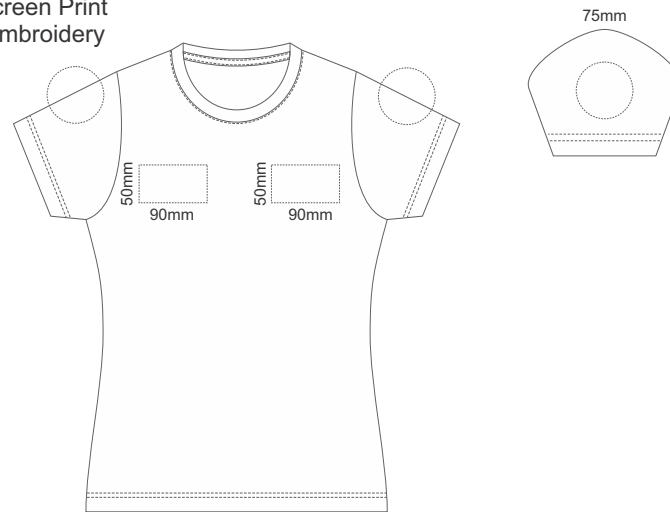

Actual Size: **10%** when viewed on **A4** paper

Screen Print

Screen Print
Embroidery

WOMEN'S EXTRA SMALL

Actual Size: **10%** when viewed on **A4** paper

Screen Print

Screen Print
Embroidery

WOMEN'S SMALL

Actual Size: **10%** when viewed on **A4** paper

Screen Print

Screen Print
Embroidery

WOMEN'S MEDIUM

Actual Size: **10%** when viewed on **A4** paper

Screen Print

Screen Print
Embroidery

WOMEN'S LARGE

Actual Size: **10%** when viewed on **A4** paper

Screen Print

Screen Print
Embroidery

WOMEN'S EXTRA LARGE

Actual Size: **10%** when viewed on **A4** paper

Screen Print

Screen Print
Embroidery

WOMEN'S 2XL