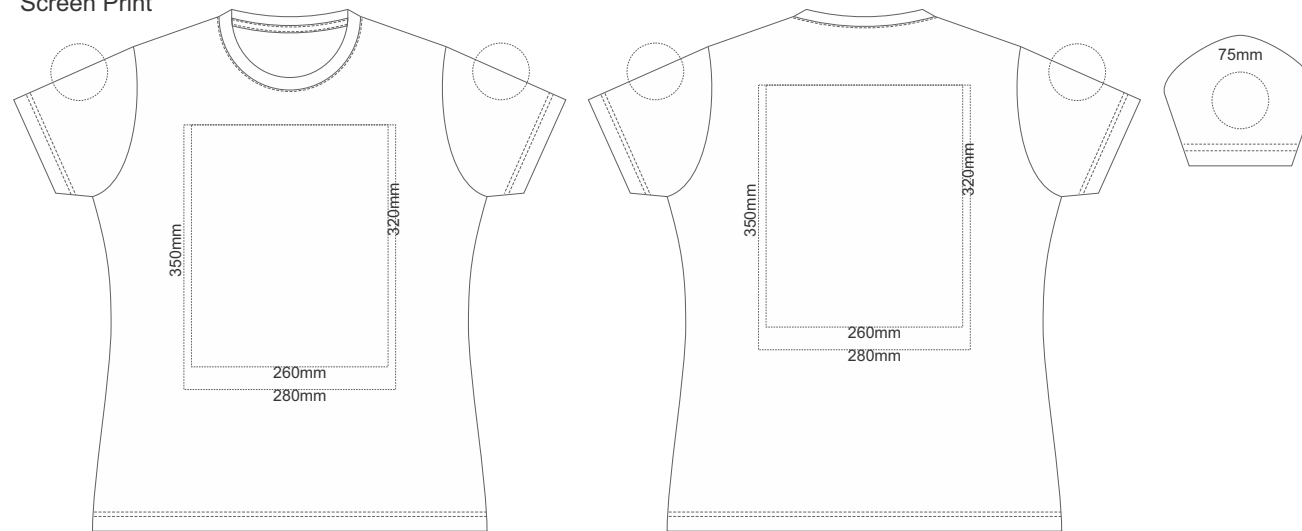

Actual Size: **10%** when viewed on **A4** paper

Screen Print

Screen Print
Embroidery

WOMEN'S EXTRA SMALL

Actual Size: **10%** when viewed on **A4** paper

Screen Print

Screen Print
Embroidery

WOMEN'S SMALL

Actual Size: **10%** when viewed on **A4** paper

Screen Print

Screen Print
Embroidery

WOMEN'S MEDIUM

Actual Size: **10%** when viewed on **A4** paper

Screen Print

Screen Print
Embroidery

WOMEN'S LARGE

Actual Size: **10%** when viewed on **A4** paper

Screen Print

Screen Print
Embroidery

WOMEN'S EXTRA LARGE

Actual Size: **10%** when viewed on **A4** paper

Screen Print

Screen Print
Embroidery

WOMEN'S 2XL