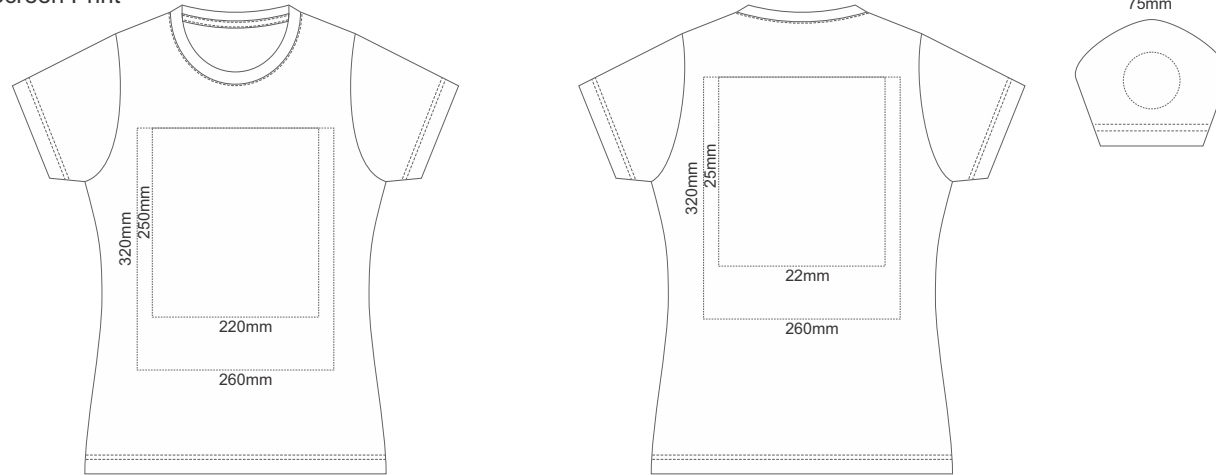

Actual Size: **10%** when viewed on **A4** paper

Screen Print

Screen Print
Embroidery

WOMEN'S EXTRA SMALL

Actual Size: **10%** when viewed on **A4** paper

Screen Print

Screen Print
Embroidery

WOMEN'S SMALL

Actual Size: **10%** when viewed on **A4** paper

Screen Print

Screen Print
Embroidery

WOMEN'S MEDIUM

Actual Size: **10%** when viewed on **A4** paper

Screen Print

Screen Print
Embroidery

WOMEN'S LARGE

Actual Size: **10%** when viewed on **A4** paper

Screen Print

Screen Print
Embroidery

WOMEN'S EXTRA LARGE

Actual Size: **10%** when viewed on **A4** paper

Screen Print

Screen Print
Embroidery

WOMEN'S 2XL