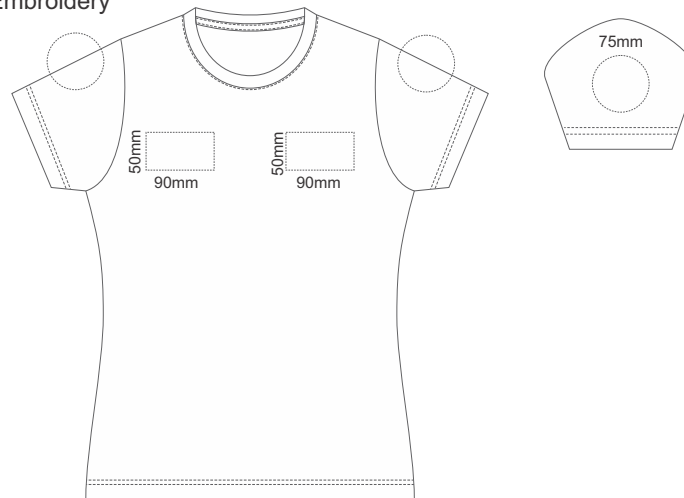

Actual Size: **10%** when viewed on **A4** paper

Screen Print

Screen Print
Embroidery

WOMEN'S EXTRA SMALL

Actual Size: **10%** when viewed on **A4** paper

Screen Print

Screen Print
Embroidery

WOMEN'S SMALL

Actual Size: **10%** when viewed on **A4** paper

Screen Print

Screen Print
Embroidery

WOMEN'S MEDIUM

Actual Size: **10%** when viewed on **A4** paper

Screen Print

Screen Print
Embroidery

WOMEN'S LARGE

Actual Size: **10%** when viewed on **A4** paper

Screen Print

Screen Print
Embroidery

WOMEN'S EXTRA LARGE

Actual Size: **10%** when viewed on **A4** paper

Screen Print

Screen Print
Embroidery

WOMEN'S 2XL