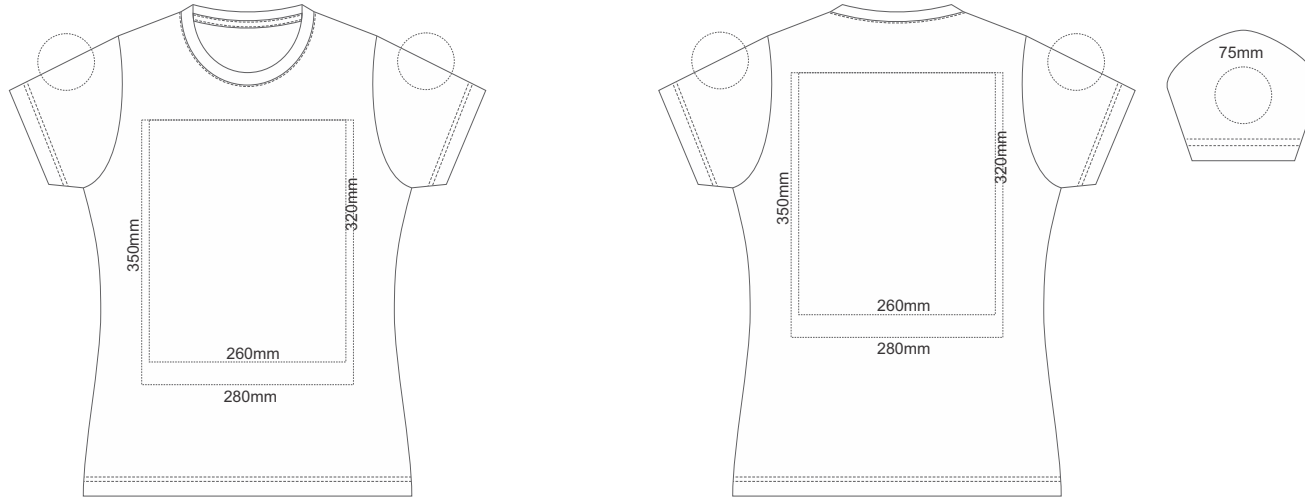

Actual Size: **10%** when viewed on **A4** paper

Screen Print

Screen Print
Embroidery

WOMEN'S EXTRA SMALL

Actual Size: **10%** when viewed on **A4** paper

Screen Print

Screen Print
Embroidery

WOMEN'S SMALL

Actual Size: **10%** when viewed on **A4** paper

Screen Print

Screen Print
Embroidery

WOMEN'S MEDIUM

Actual Size: **10%** when viewed on **A4** paper

Screen Print

Screen Print
Embroidery

WOMEN'S LARGE

Actual Size: **10%** when viewed on **A4** paper

Screen Print

Screen Print
Embroidery

WOMEN'S EXTRA LARGE

Actual Size: **10%** when viewed on **A4** paper

Screen Print

Screen Print
Embroidery

WOMEN'S 2XL