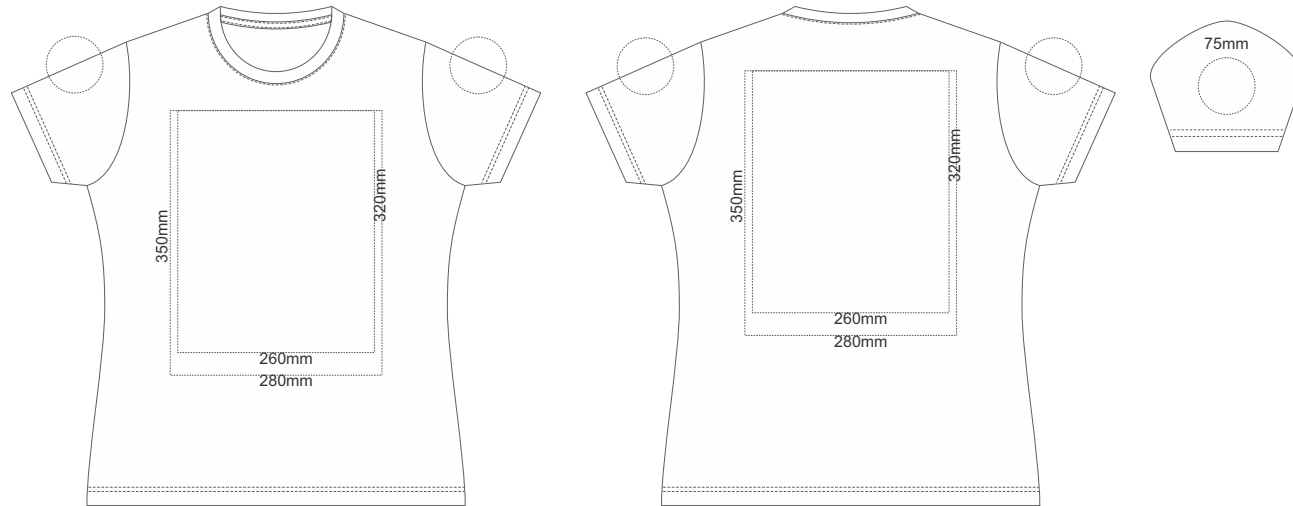

Actual Size: **10%** when viewed on **A4** paper

Screen Print

Screen Print
Embroidery

WOMEN'S EXTRA SMALL

Actual Size: **10%** when viewed on **A4** paper

Screen Print

Screen Print
Embroidery

WOMEN'S SMALL

Actual Size: **10%** when viewed on **A4** paper

Screen Print

Screen Print
Embroidery

WOMEN'S MEDIUM

Actual Size: **10%** when viewed on **A4** paper

Screen Print

Screen Print
Embroidery

WOMEN'S LARGE

Actual Size: **10%** when viewed on **A4** paper

Screen Print

Screen Print
Embroidery

WOMEN'S EXTRA LARGE

Actual Size: **10%** when viewed on **A4** paper

Screen Print

Screen Print
Embroidery

WOMEN'S 2XL