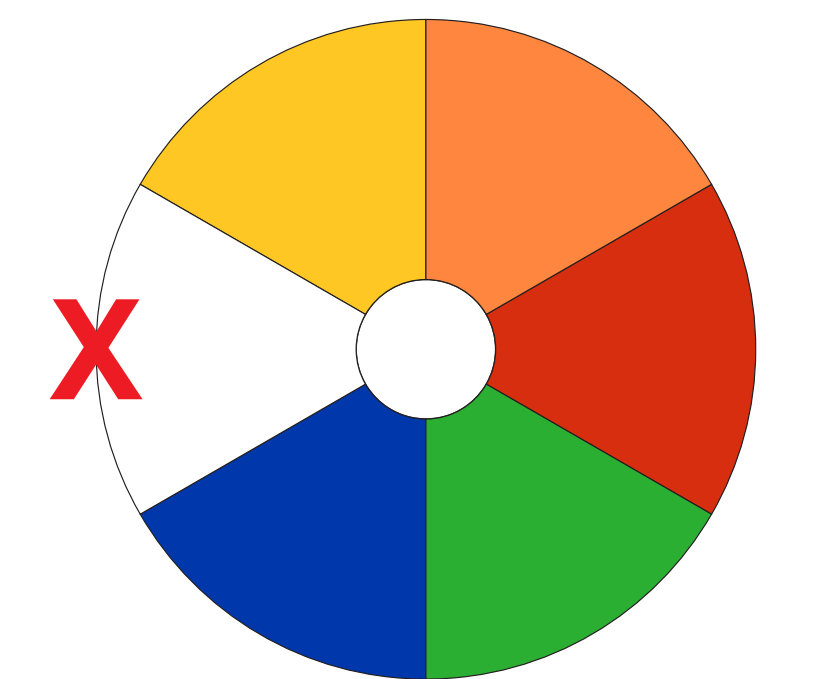

Actual Size: 100% when viewed on A4 paper

Screen Print
(printed on 'X' number of panels)

END VIEW
OPPOSITE AIR VALVE

Mark 'X' on the number of panels to be printed