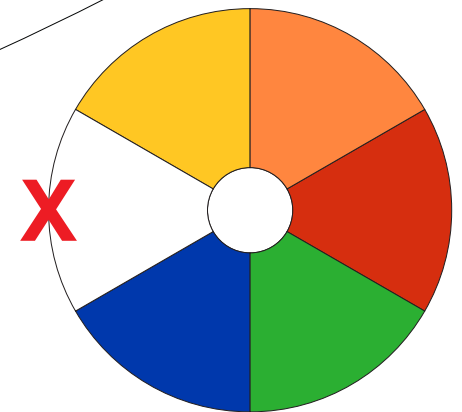

Actual Size: 100% when viewed on A4 paper

Screen Print
(printed on 'X' number of panels)

END VIEW
OPPOSITE AIR VALVE

Mark 'X' on the number of panels to be printed