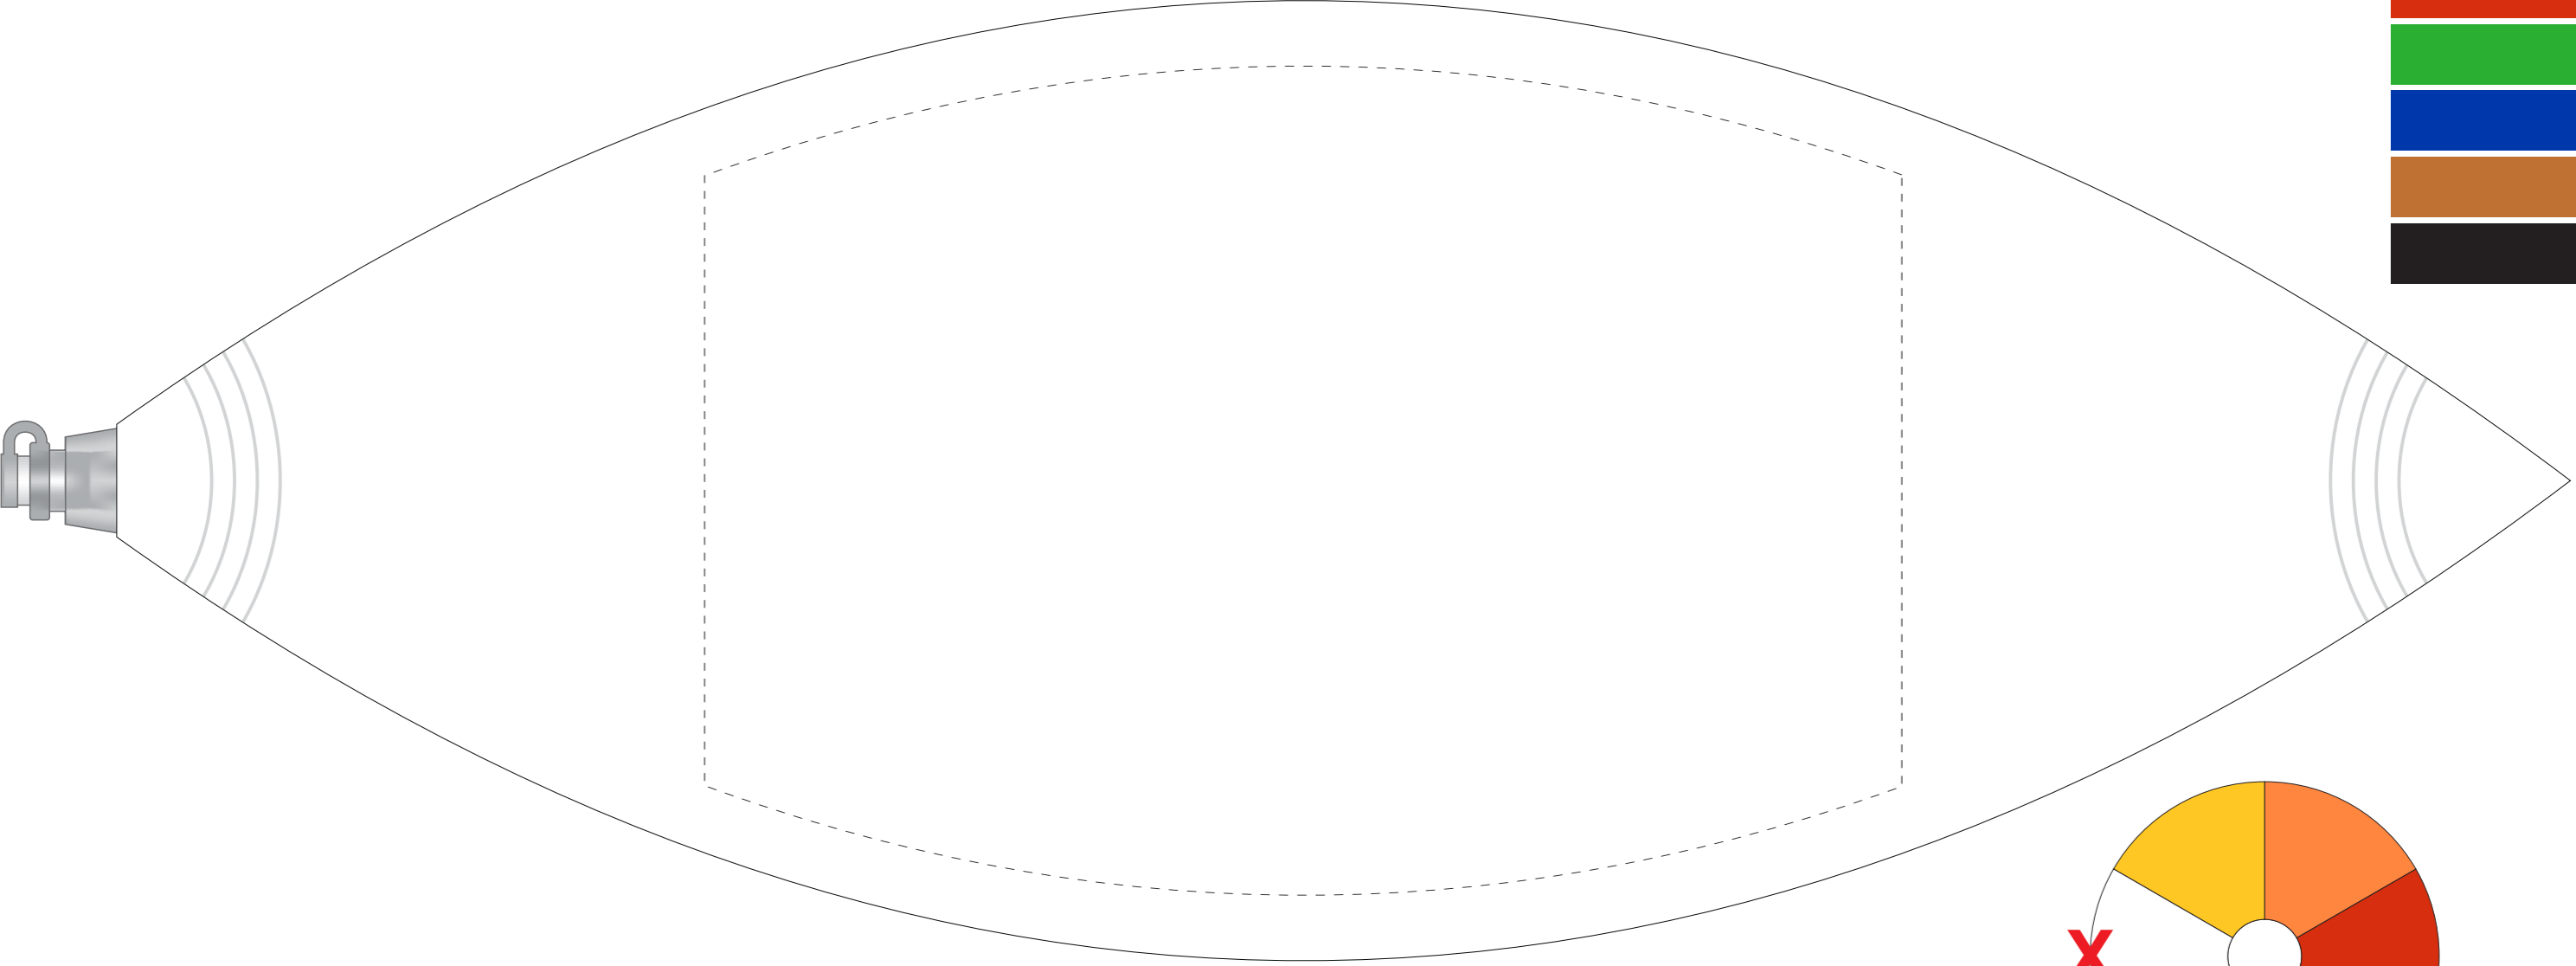

Actual Size: 100% when viewed on A3 paper

Screen Print
(printed on 'X' number of panels)

END VIEW
OPPOSITE AIR VALVE

Mark 'X' on the number of panels to be printed