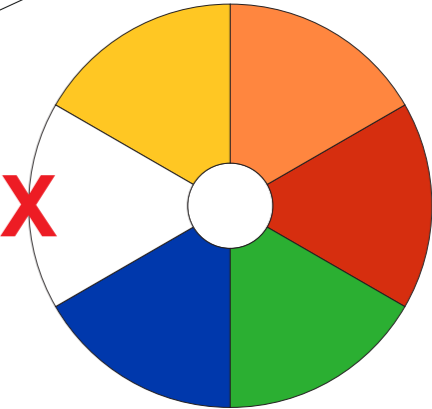

Actual Size: 100% when viewed on A3 paper

Screen Print
(printed on 'X' number of panels)

END VIEW
OPPOSITE AIR VALVE

Mark 'X' on the number of panels to be printed