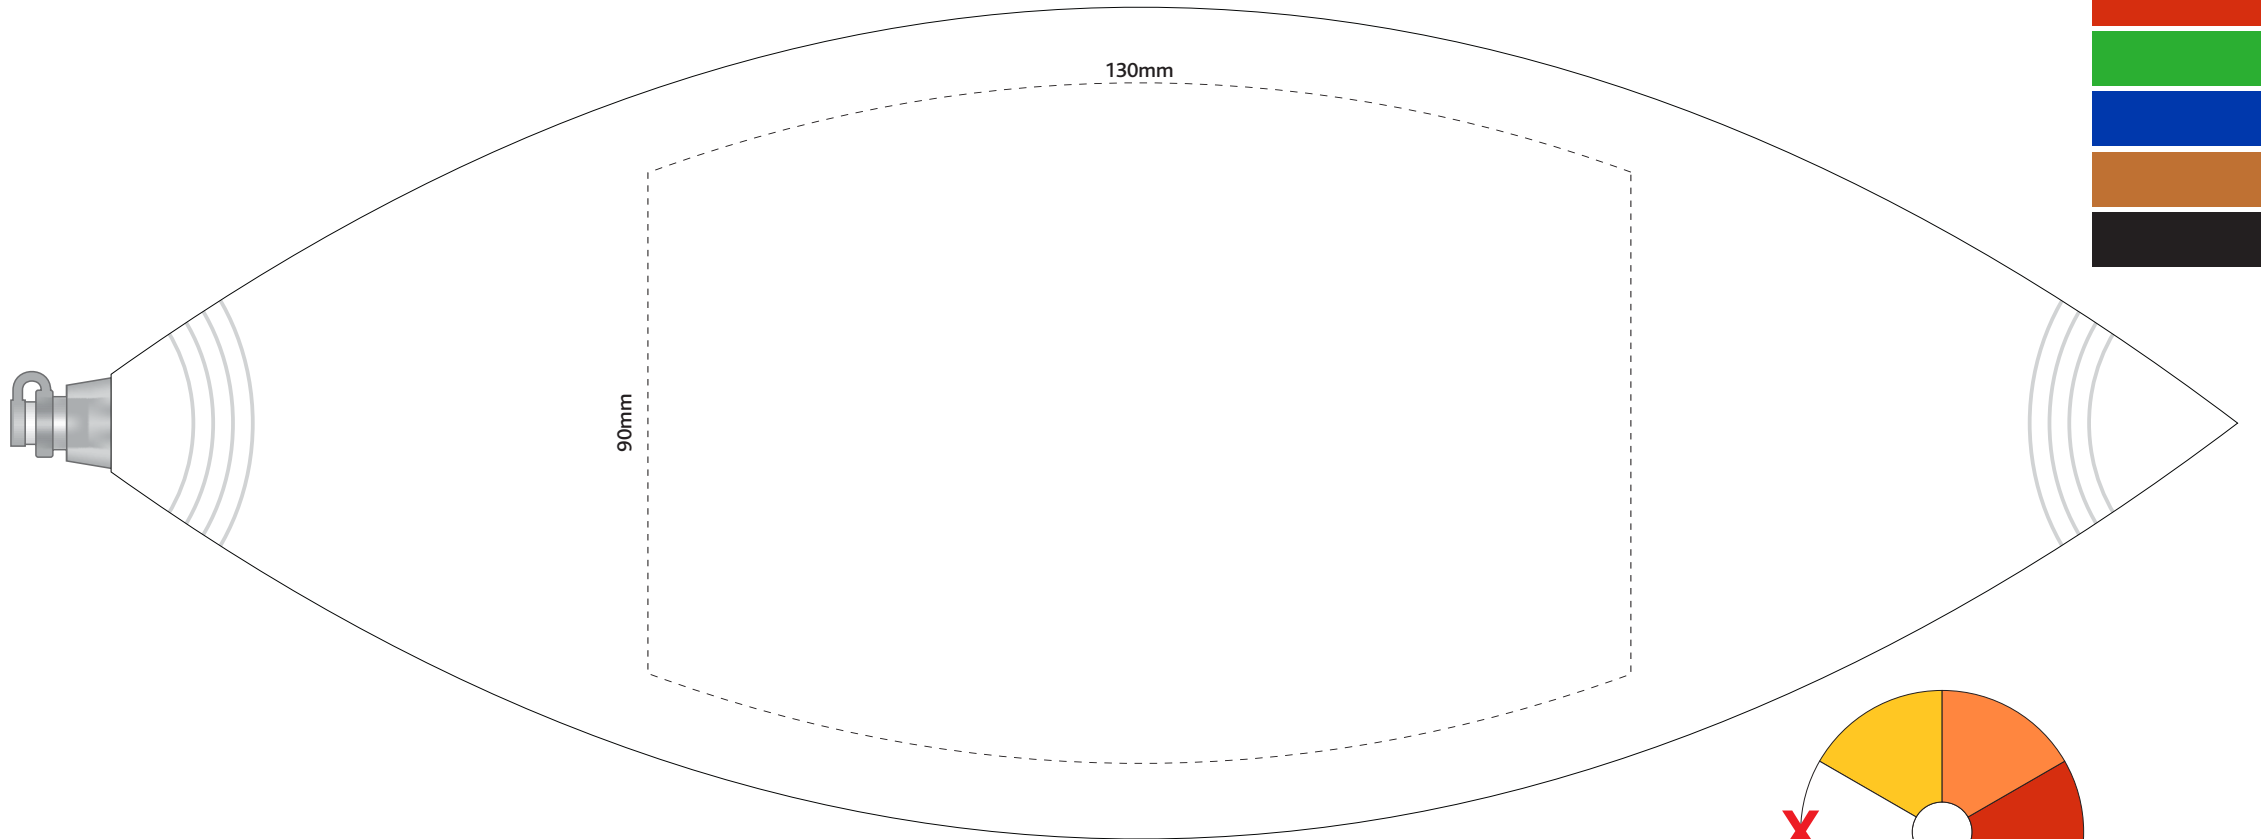

Actual Size: 100% when viewed on A4 paper

Screen Print  
(printed on 'X' number of panels)

END VIEW  
OPPOSITE AIR VALVE

Mark 'X' on the number of panels to be printed