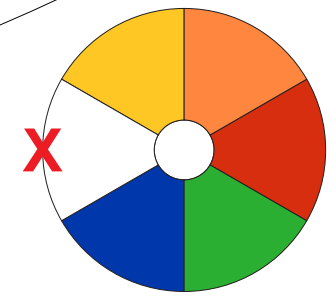

Actual Size: 100% when viewed on A4 paper

Screen Print  
(printed on 'X' number of panels)

END VIEW  
OPPOSITE AIR VALVE

Mark 'X' on the number of panels to be printed