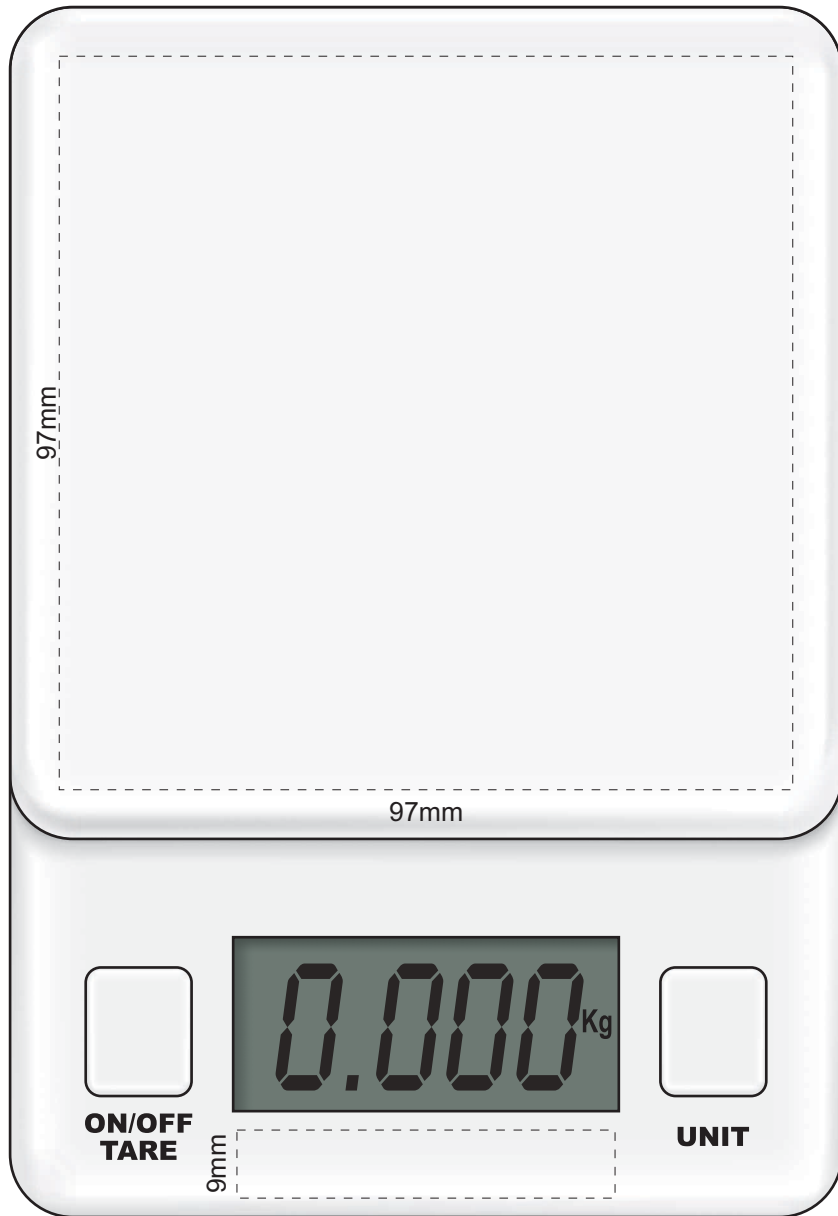

Actual Size: 100% when viewed on A4 paper

Direct Digital

Pad Print