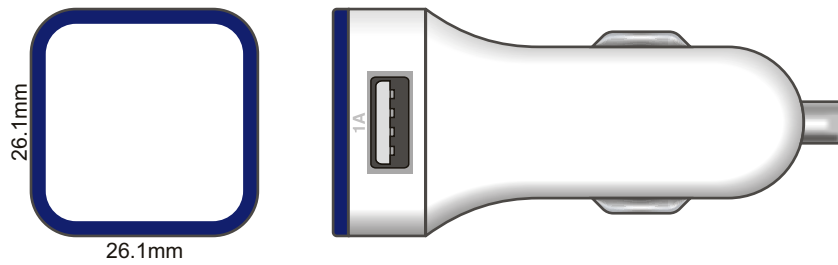

Actual Size: 100% when viewed on A4 paper

Blue Line = The SIGNIFICANT PRINT AREA
(Keep all critical images & text within this box)

Black Line = Maximum print area

Pink Line = Bleed off to here