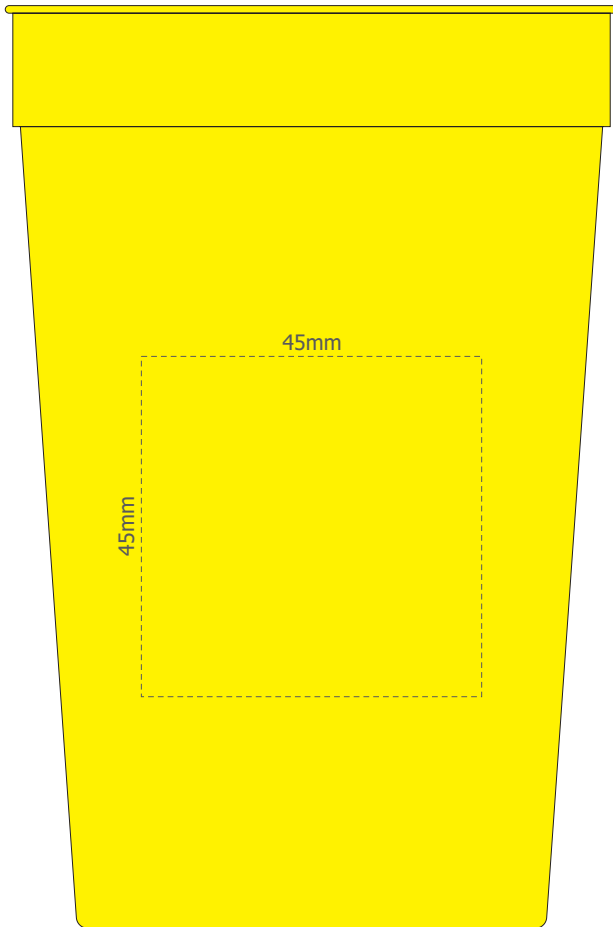

Actual Size: 100% when viewed on A4 paper

Pad Print

Screen Print