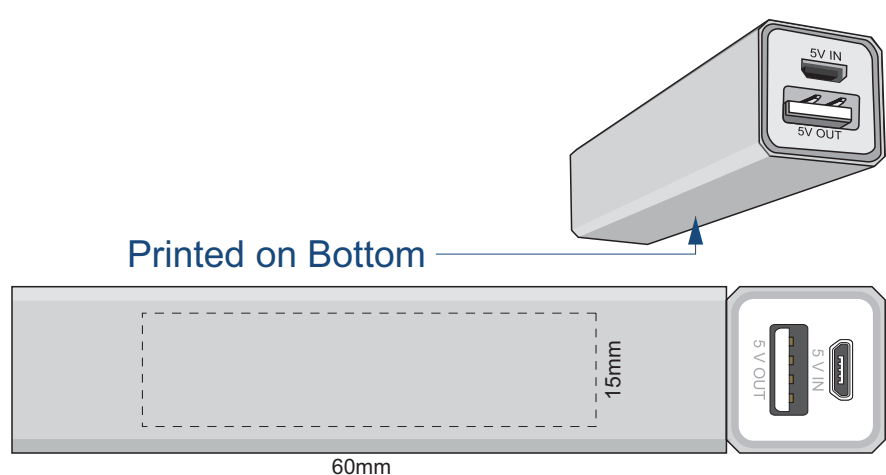

Pad Print

Actual Size: 100% when viewed on A4 paper

Printed on Top

Engraved

Actual Size: 100% when viewed on A4 paper

Engraved on Top

Actual Size: 100% when viewed on A4 paper

Printed on Right Side

Actual Size: 100% when viewed on A4 paper

Engraved on Right Side

Actual Size: 100% when viewed on A4 paper

Printed on Left Side

Actual Size: 100% when viewed on A4 paper

Engraved on Left Side

Actual Size: 100% when viewed on A4 paper

Printed on Bottom

Actual Size: 100% when viewed on A4 paper

Engraved on Bottom