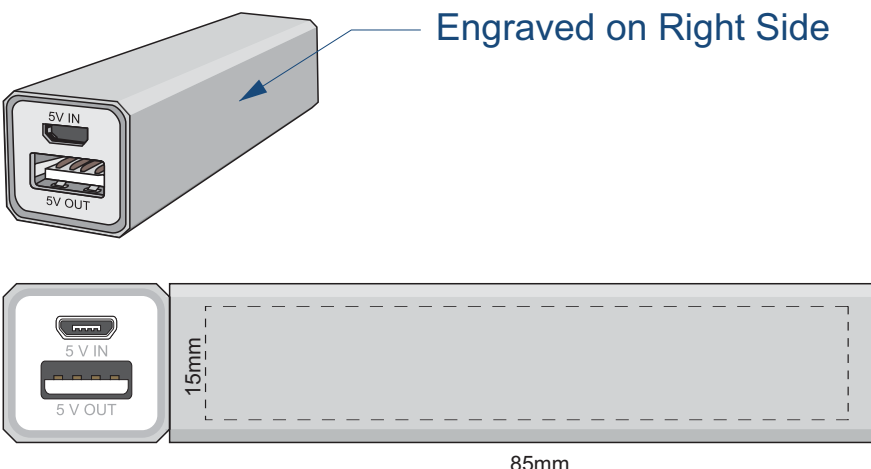

Pad Print

Actual Size: 100% when viewed on A4 paper

Printed on Top

Engraved

Actual Size: 100% when viewed on A4 paper

Engraved on Top

Actual Size: 100% when viewed on A4 paper

Printed on Right Side

Actual Size: 100% when viewed on A4 paper

Engraved on Right Side

Actual Size: 100% when viewed on A4 paper

Printed on Left Side

Actual Size: 100% when viewed on A4 paper

Engraved on Left Side

Actual Size: 100% when viewed on A4 paper

Printed on Bottom

Actual Size: 100% when viewed on A4 paper

Engraved on Bottom