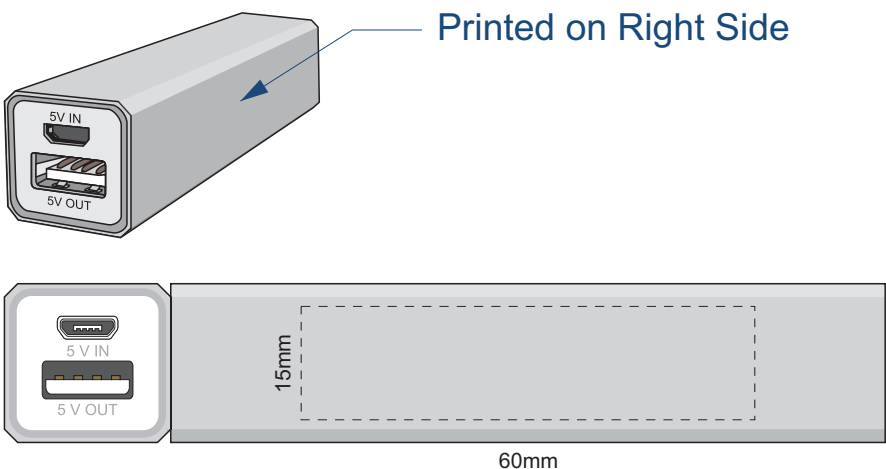

Pad Print

Actual Size: 100% when viewed on A4 paper

Printed on Top

Engraved

Actual Size: 100% when viewed on A4 paper

Engraved on Top

Actual Size: 100% when viewed on A4 paper

Printed on Right Side

Actual Size: 100% when viewed on A4 paper

Engraved on Right Side

Actual Size: 100% when viewed on A4 paper

Printed on Left Side

Actual Size: 100% when viewed on A4 paper

Engraved on Left Side

Actual Size: 100% when viewed on A4 paper

Printed on Bottom

Actual Size: 100% when viewed on A4 paper

Engraved on Bottom