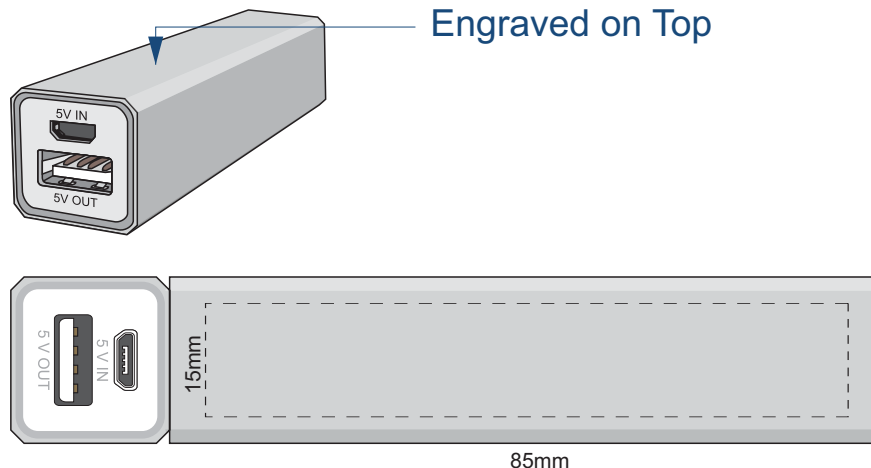

Pad Print

Actual Size: 100% when viewed on A4 paper

Printed on Top

Engraved

Actual Size: 100% when viewed on A4 paper

Engraved on Top

Actual Size: 100% when viewed on A4 paper

Printed on Right Side

Actual Size: 100% when viewed on A4 paper

Engraved on Right Side

Actual Size: 100% when viewed on A4 paper

Printed on Left Side

Actual Size: 100% when viewed on A4 paper

Engraved on Left Side

Actual Size: 100% when viewed on A4 paper

Printed on Bottom

Actual Size: 100% when viewed on A4 paper

Engraved on Bottom