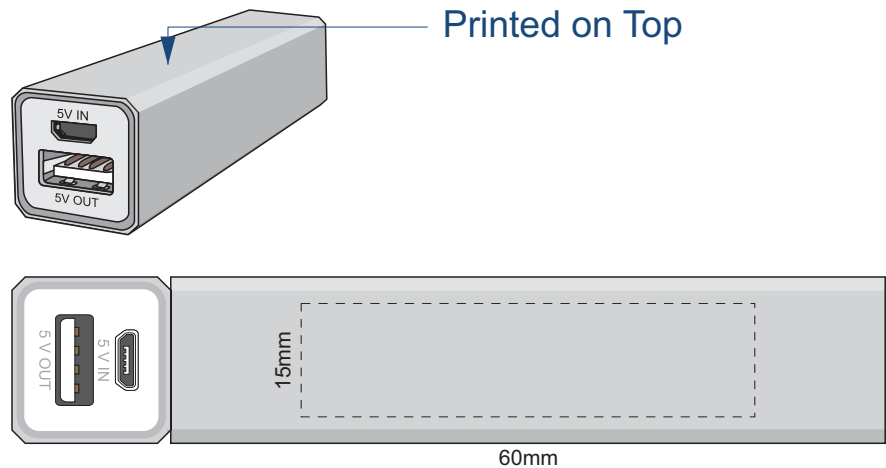

Pad Print

Actual Size: 100% when viewed on A4 paper

Printed on Top

Engraved

Actual Size: 100% when viewed on A4 paper

Engraved on Top

Actual Size: 100% when viewed on A4 paper

Printed on Right Side

Actual Size: 100% when viewed on A4 paper

Engraved on Right Side

Actual Size: 100% when viewed on A4 paper

Printed on Left Side

Actual Size: 100% when viewed on A4 paper

Engraved on Left Side

Actual Size: 100% when viewed on A4 paper

Printed on Bottom

Actual Size: 100% when viewed on A4 paper

Engraved on Bottom