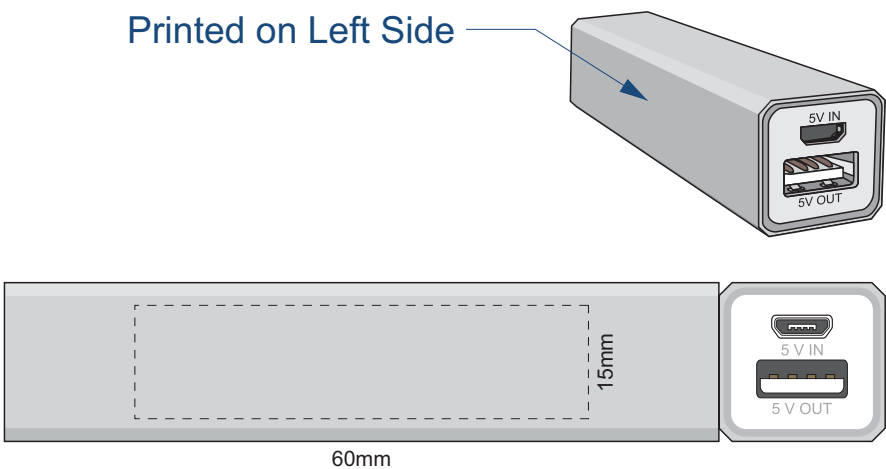

Pad Print

Actual Size: 100% when viewed on A4 paper

Printed on Top

Engraved

Actual Size: 100% when viewed on A4 paper

Engraved on Top

Actual Size: 100% when viewed on A4 paper

Printed on Right Side

Actual Size: 100% when viewed on A4 paper

Engraved on Right Side

Actual Size: 100% when viewed on A4 paper

Printed on Left Side

Actual Size: 100% when viewed on A4 paper

Engraved on Left Side

Actual Size: 100% when viewed on A4 paper

Printed on Bottom

Actual Size: 100% when viewed on A4 paper

Engraved on Bottom