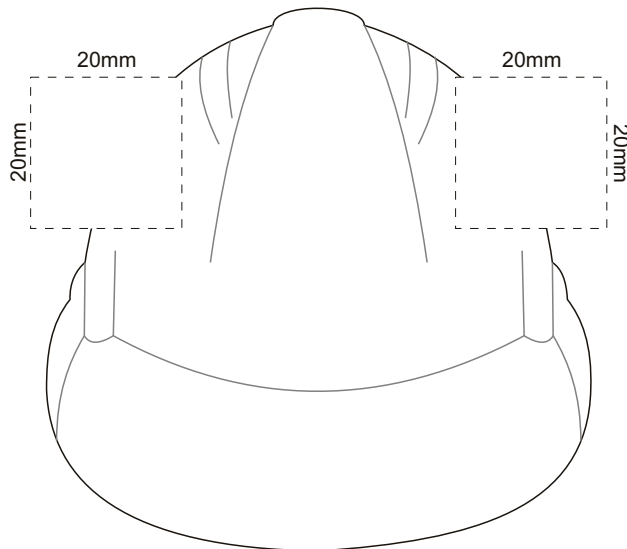

Pad Print
(one colour)

We wish to advise that, due to the surface & general makeup of this stress product, we cannot guarantee a solid print true to PMS colour. Print will degrade with regular use.