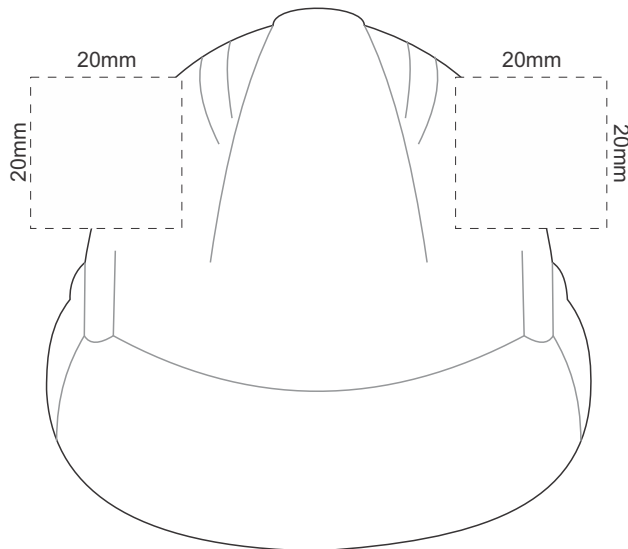

Actual Size: 100% when viewed on A4 paper

Pad Print (One colour only)

Pad Print (One colour only)

We wish to advise that, due to the surface & general makeup of this stress product, we cannot guarantee a solid print true to PMS colour. Print will degrade with regular use.