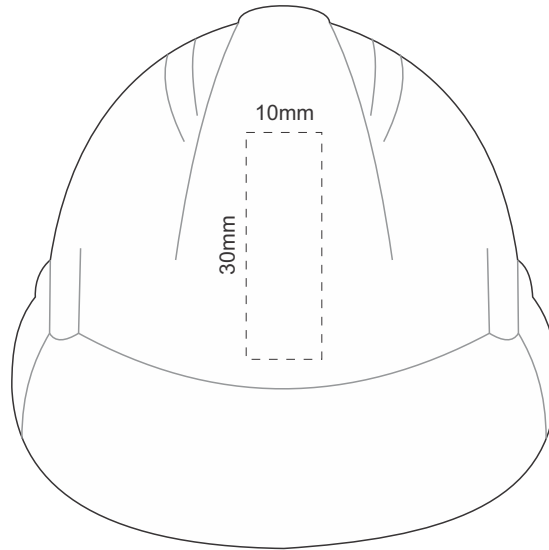

Actual Size: 100% when viewed on A4 paper

Pad Print (One colour only)

Pad Print (One colour only)

We wish to advise that, due to the surface & general makeup of this stress product, we cannot guarantee a solid print true to PMS colour. Print will degrade with regular use.