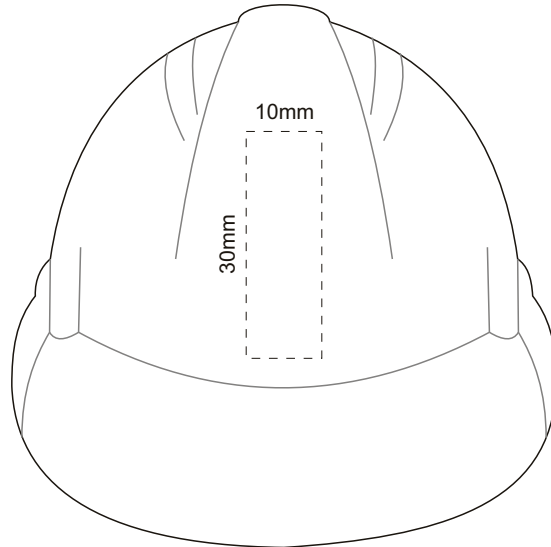

Actual Size: 100% when viewed on A4 paper

Pad Print
(one colour)

We wish to advise that, due to the surface & general makeup of this stress product, we cannot guarantee a solid print true to PMS colour. Print will degrade with regular use.