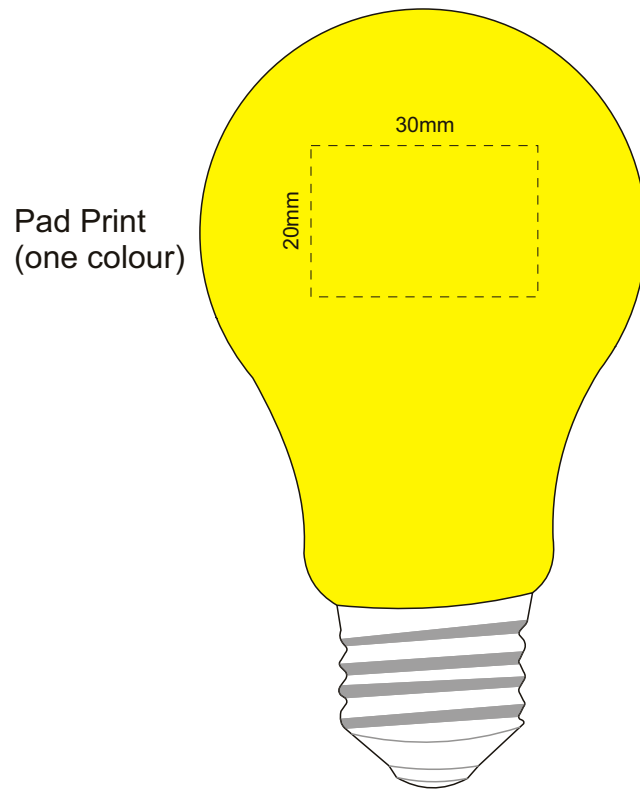

Actual Size: 100% when viewed on A4 paper

We wish to advise that, due to the surface & general makeup of this stress product, we cannot guarantee a solid print true to PMS colour. Print will degrade with regular use.