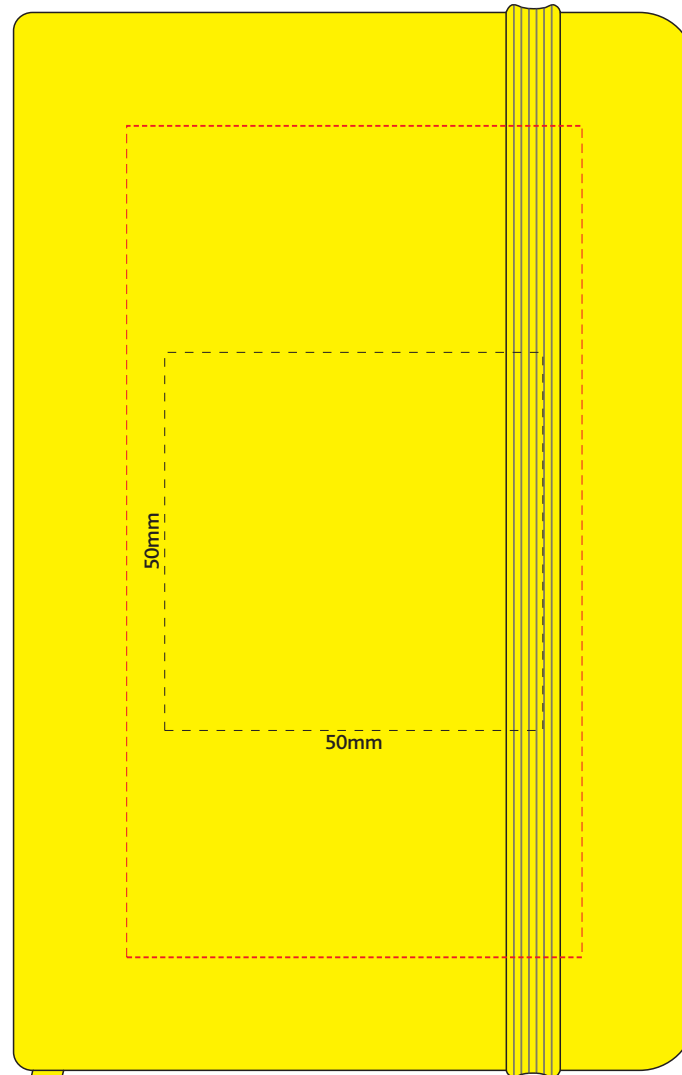

Actual Size: 100% when viewed on A4 paper

Pad Print

Screen Print (one colour)

Actual Size: 100% when viewed on A4 paper

Direct Digital

Debossing

Debossing branding area can be moved anywhere within the red line'