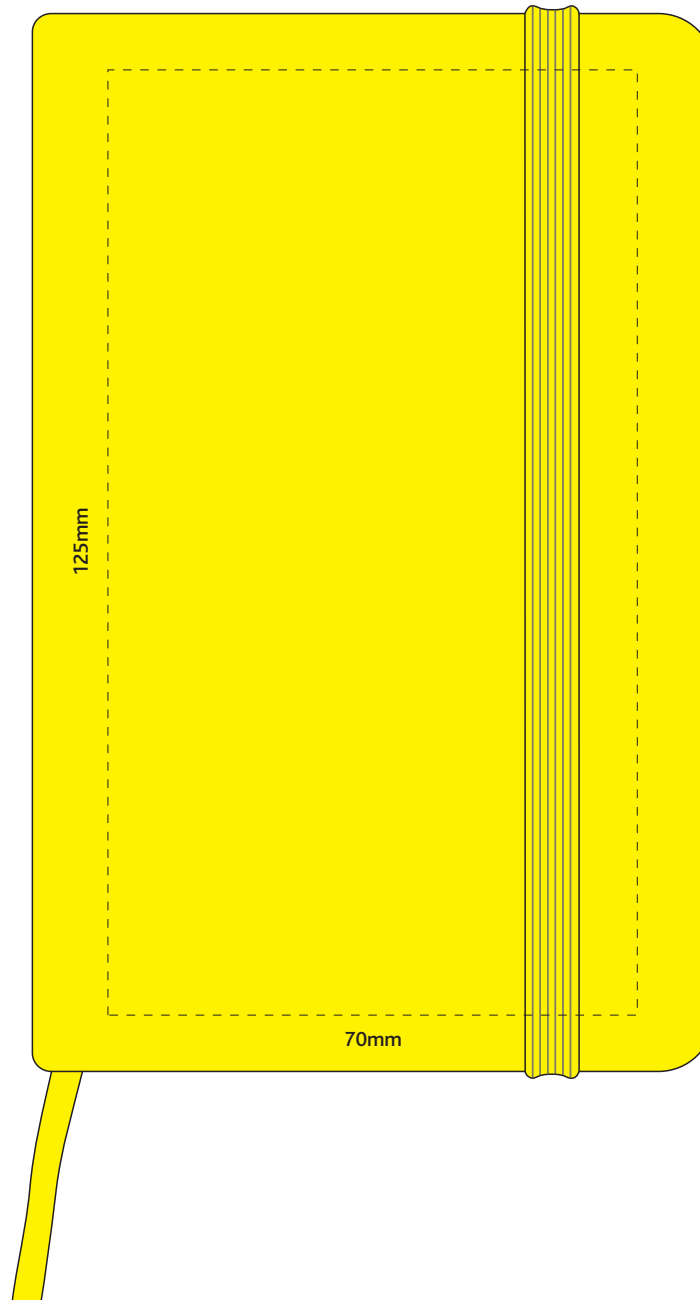

Actual Size: 100% when viewed on A4 paper

Pad Print

Screen Print (one colour)

Actual Size: 100% when viewed on A4 paper

Direct Digital

Debossing

Debossing branding area can be moved anywhere within the red line'