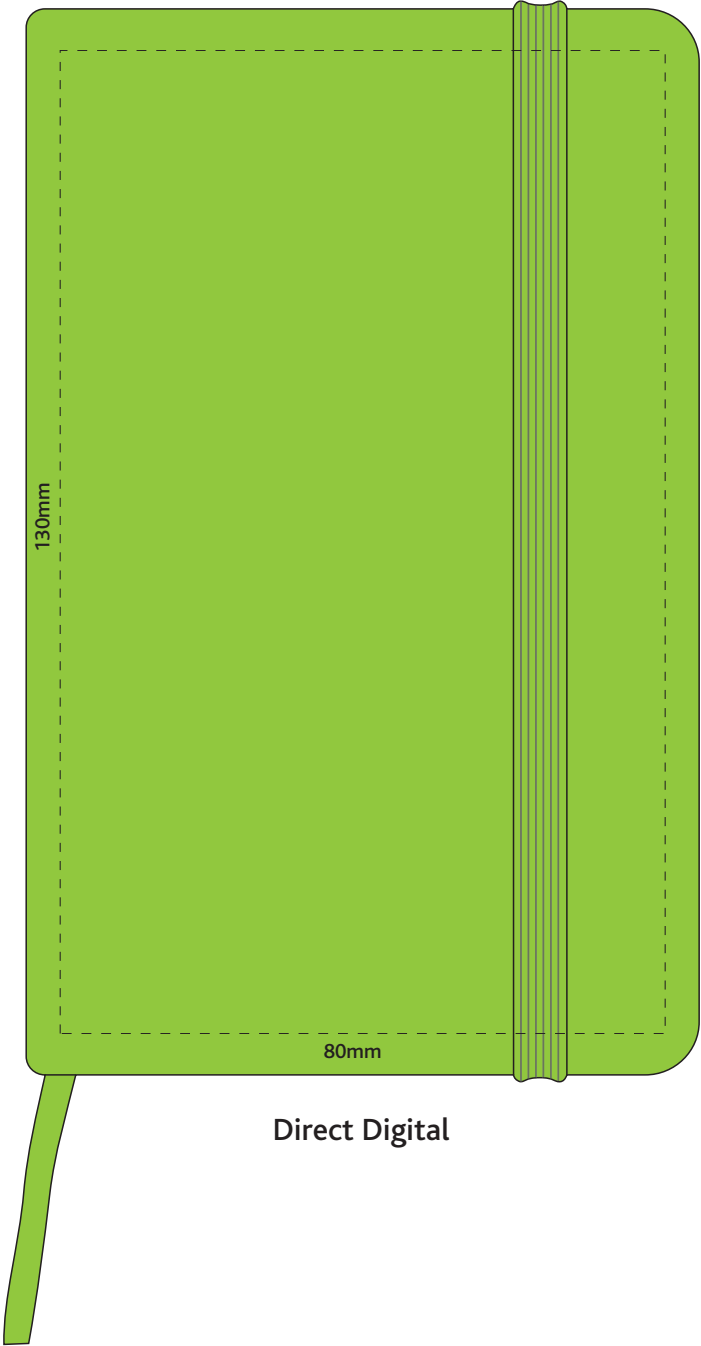

Actual Size: 100% when viewed on A4 paper

Pad Print

Screen Print (one colour)

Actual Size: 100% when viewed on A4 paper

Direct Digital

Debossing

Debossing branding area can be moved anywhere within the red line'