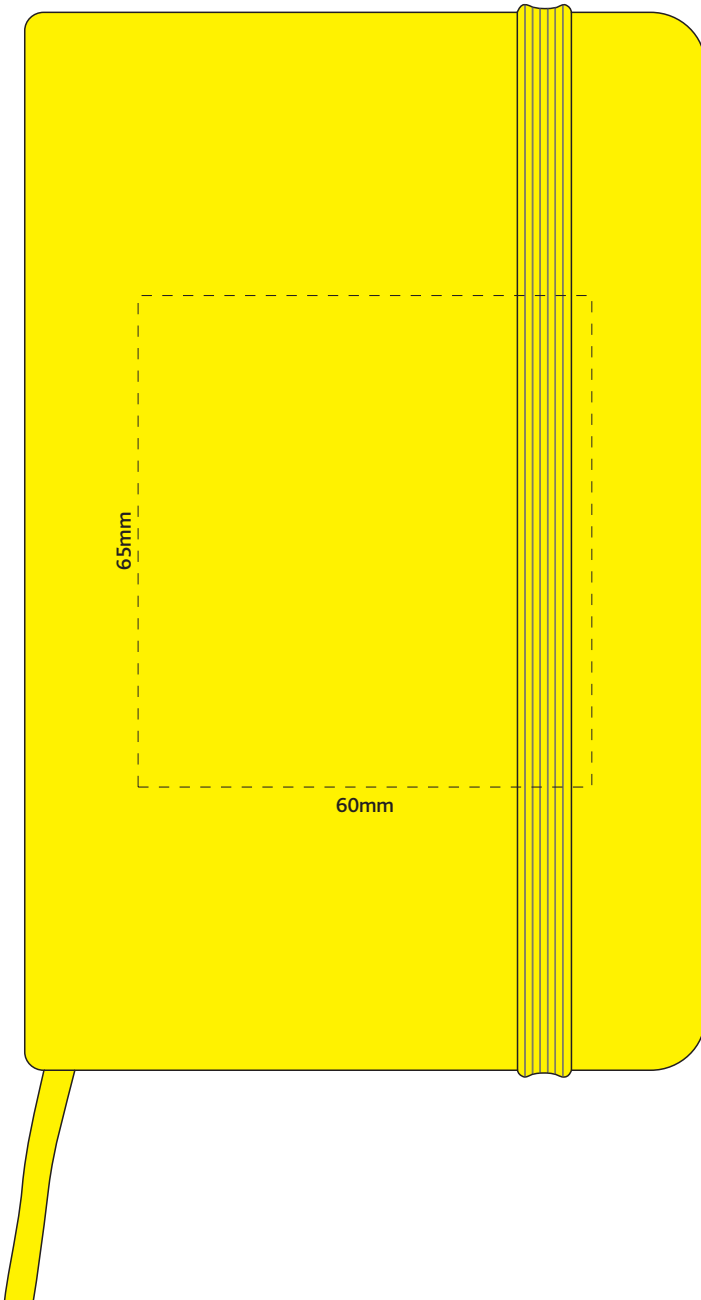

Actual Size: 100% when viewed on A4 paper

Pad Print

Screen Print (one colour)

Actual Size: 100% when viewed on A4 paper

Direct Digital

Debossing

Debossing branding area can be moved anywhere within the red line'