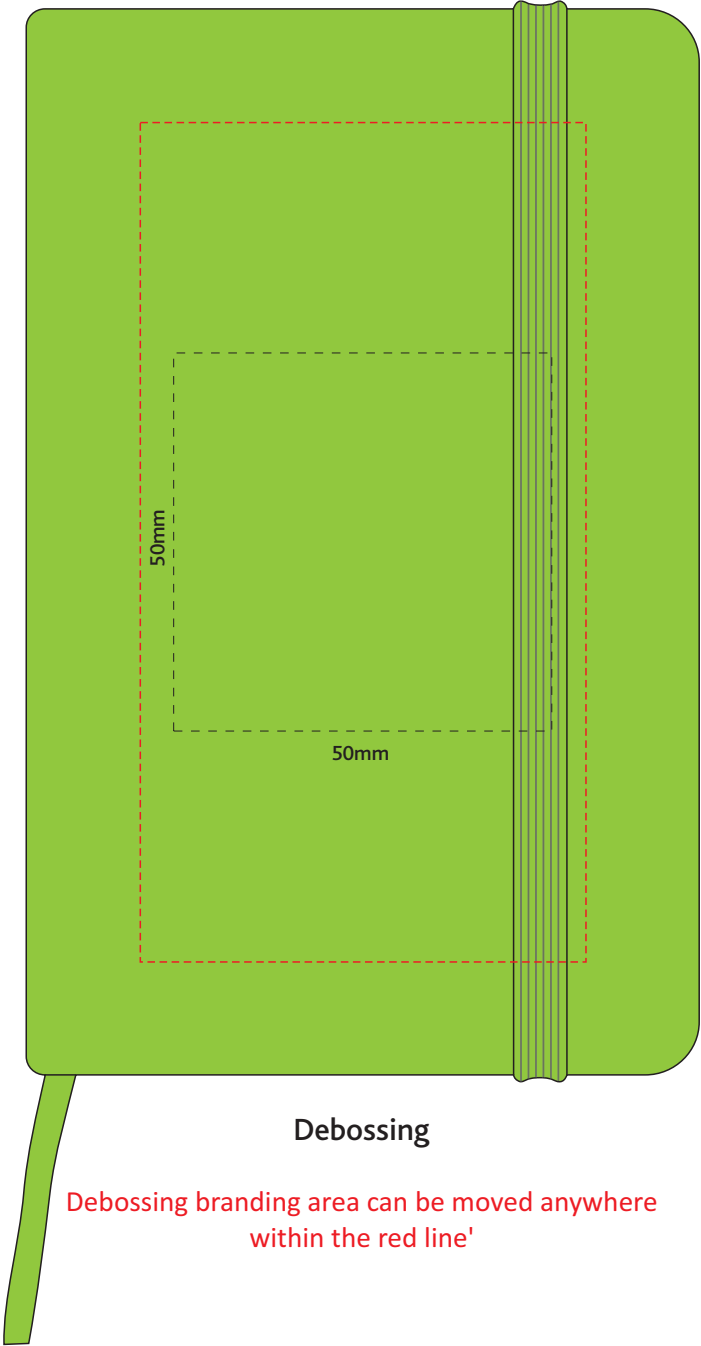

Actual Size: 100% when viewed on A4 paper

Pad Print

Screen Print (one colour)

Actual Size: 100% when viewed on A4 paper

Direct Digital

Debossing

Debossing branding area can be moved anywhere within the red line'