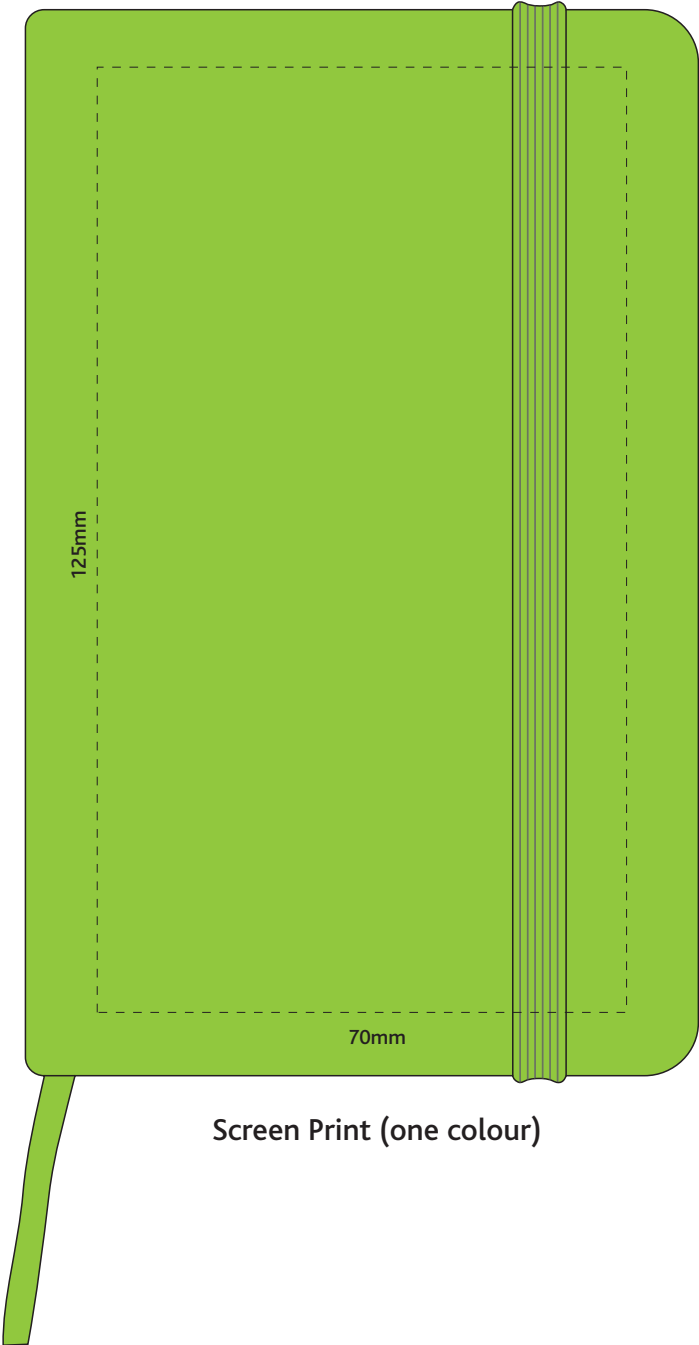

Actual Size: 100% when viewed on A4 paper

Pad Print

Screen Print (one colour)

Actual Size: 100% when viewed on A4 paper

Direct Digital

Debossing

Debossing branding area can be moved anywhere within the red line'