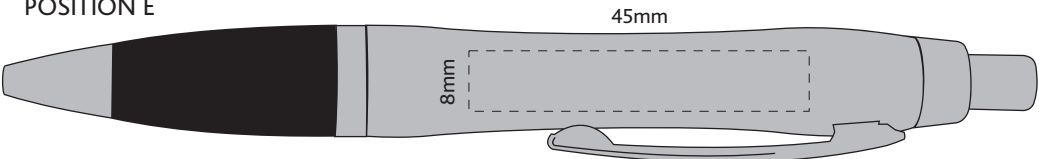

Actual Size: 100% when viewed on A4 paper

Pad Print
or
Engraving

POSITION D

POSITION E

 Engraves to Brass Colour