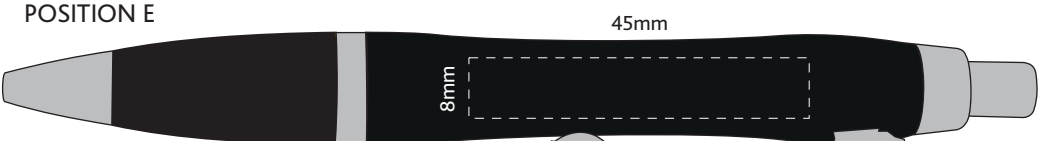

Actual Size: 100% when viewed on A4 paper

Pad Print
or
Engraving

Engraves to Brass Colour