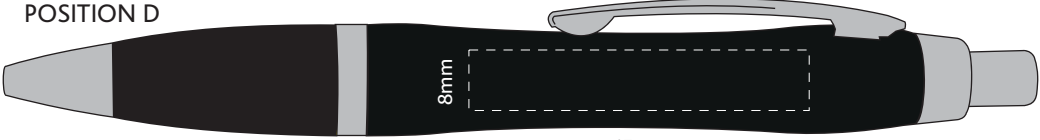

Actual Size: 100% when viewed on A4 paper

Pad Print
or
Engraving

Engraves to Brass Colour