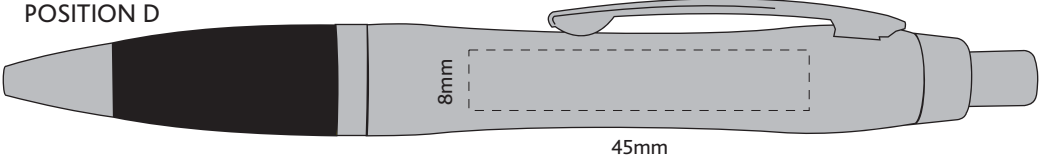

Actual Size: 100% when viewed on A4 paper

Pad Print
or
Engraving

POSITION D

POSITION E

 Engraves to Brass Colour