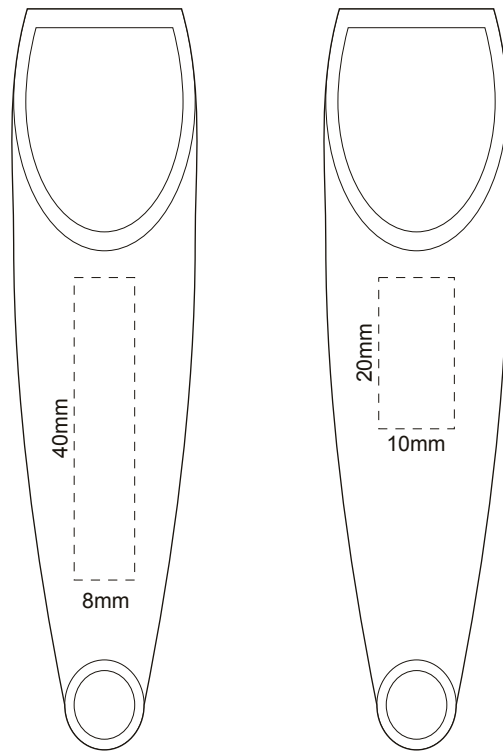

Actual Size: 100% when viewed on A4 paper

Pad Print

Direct Digital