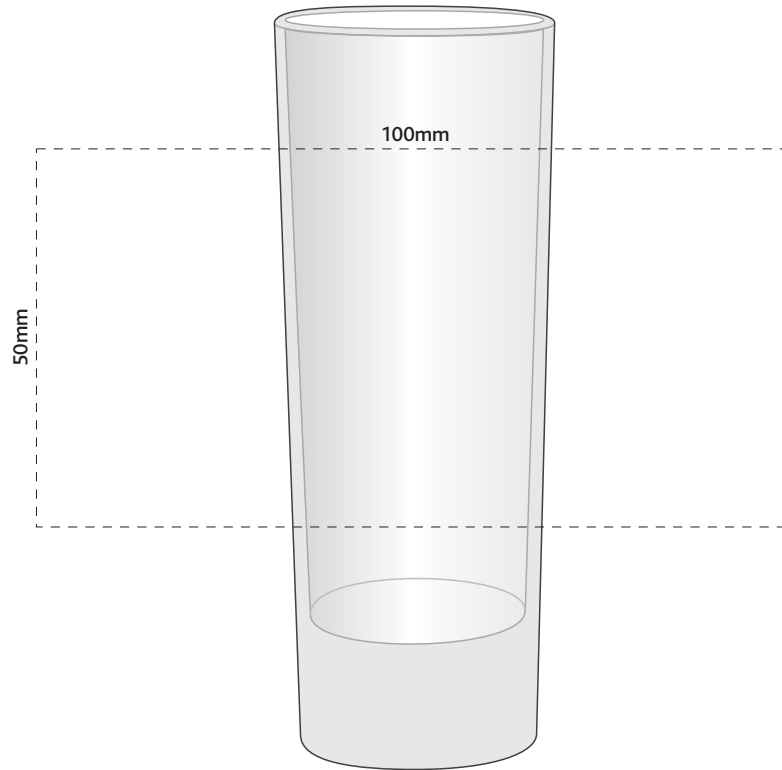

Actual Size: 100% when viewed on A4 paper

Pad Print or
Imitation Etch

Screen Print
(1 colour only)
or Imitation Etch

Laser Engraved