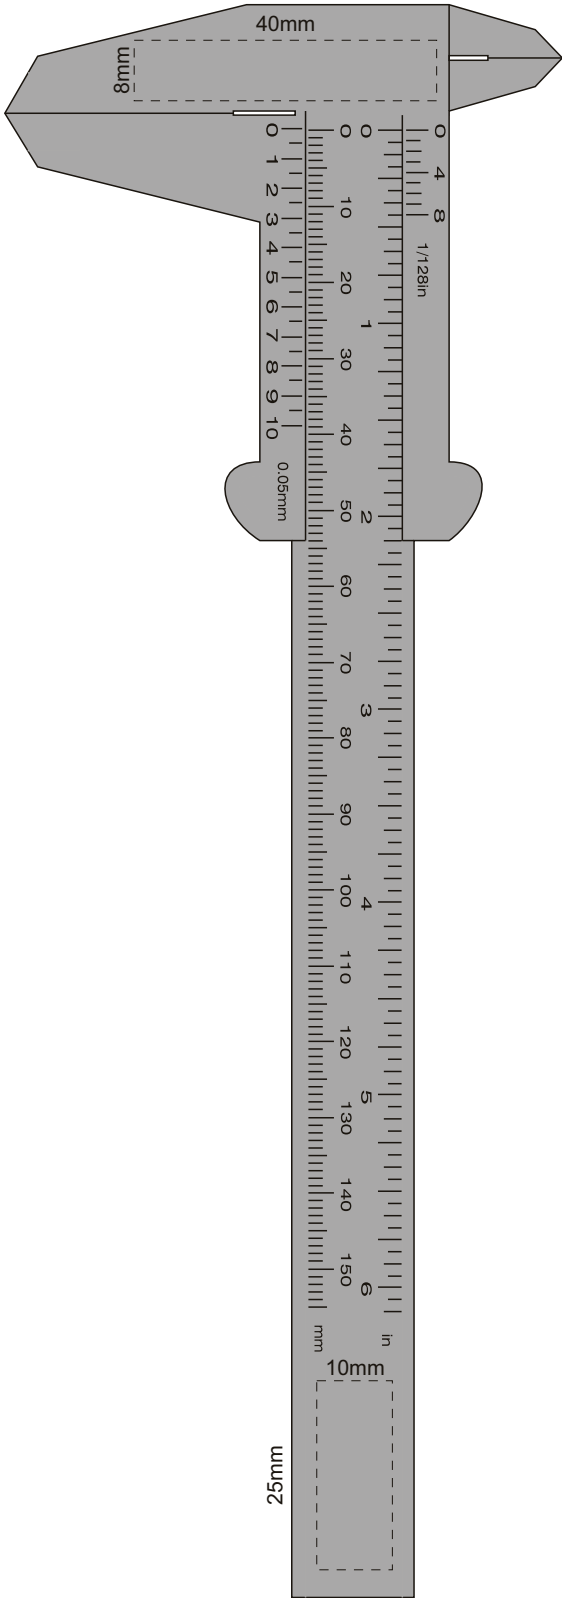

Actual Size: 100% when viewed on A4 paper

Pad Print

Direct Digital