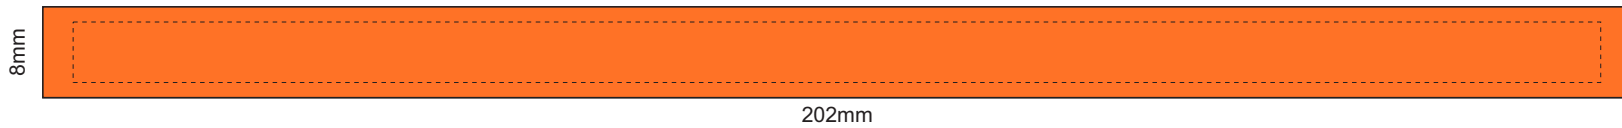

Actual Size: 100% when viewed on A4 paper

Screen Print

Digital Label

Polybag

Blue Dotted Line - The SIGNIFICANT PRINT AREA
(Keep all critical images & text within this box)

Black Line - Maximum Print Area

Pink Dotted Line - Bleed off up to here

Note: Metallic PMS colours are not available to print

****Labels are on white stock only****