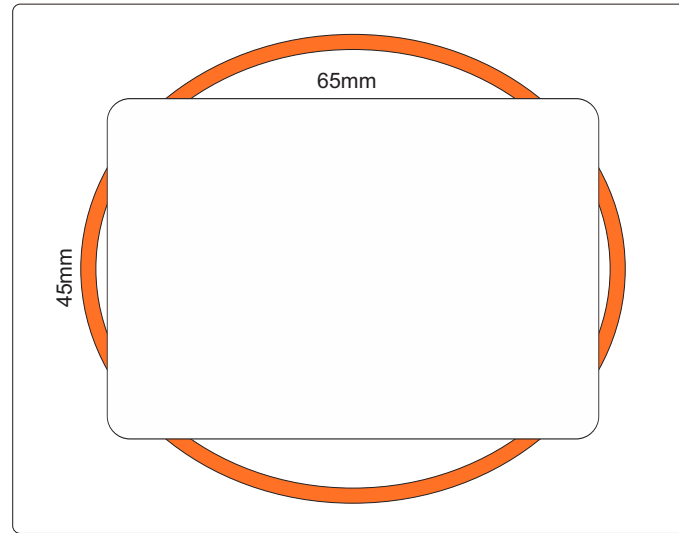

Actual Size: 100% when viewed on A4 paper

Screen Print

Digital Label

Polybag

Blue Dotted Line - The SIGNIFICANT PRINT AREA
(Keep all critical images & text within this box)

Black Line - Maximum Print Area

Pink Dotted Line - Bleed off up to here