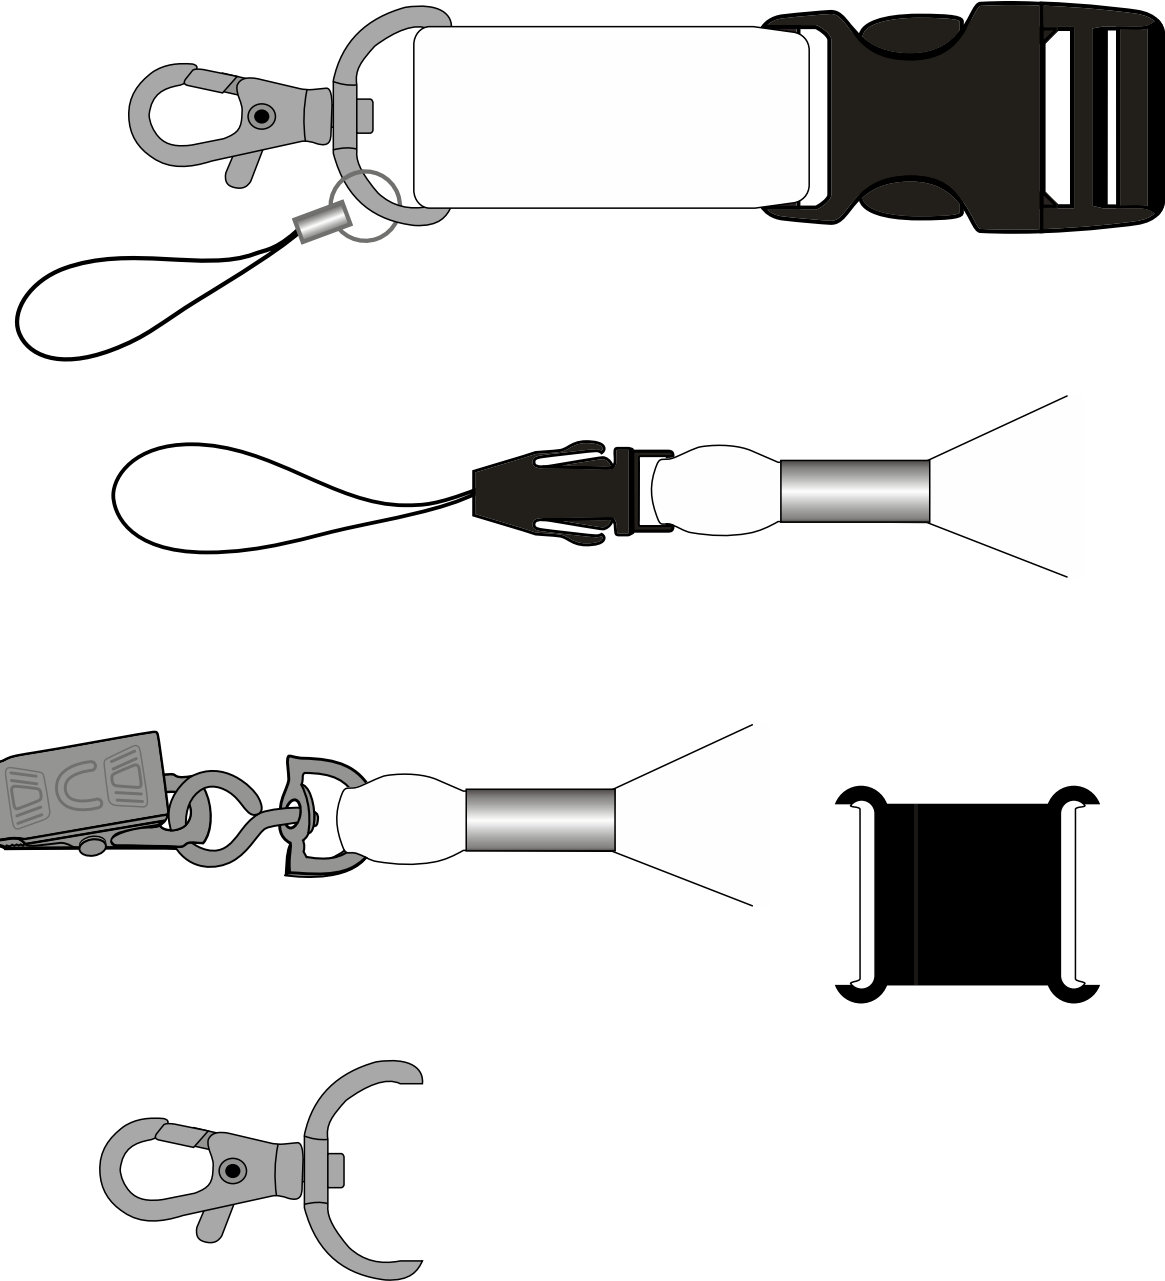

SIDE 1

SIDE 2

SIZE: 20*900mm

ATTACHMENTS

Standard Colour Palette