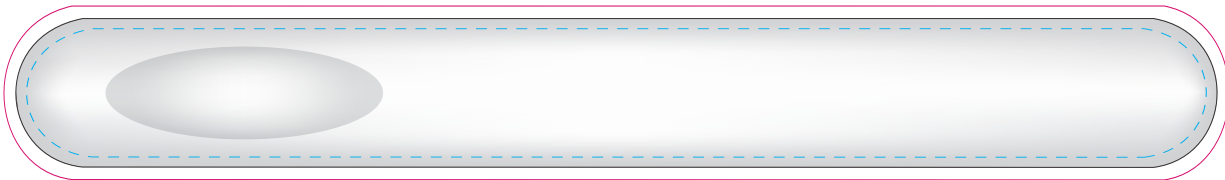

Actual Size: 100% when viewed on A4 paper

## OPTION 1

Pad Print

Direct Digital

Blue Line = The SIGNIFICANT PRINT AREA

(Keep all critical images & text within this box)

Black Line = Maximum print area

Pink Line = Bleed off to here

## OPTION 2

Pad Print

Direct Digital

Blue Line = The SIGNIFICANT PRINT AREA

(Keep all critical images & text within this box)

Black Line = Maximum print area

Pink Line = Bleed off to here

Note: Some minor over spray may be apparent when digitally printing full reversal prints