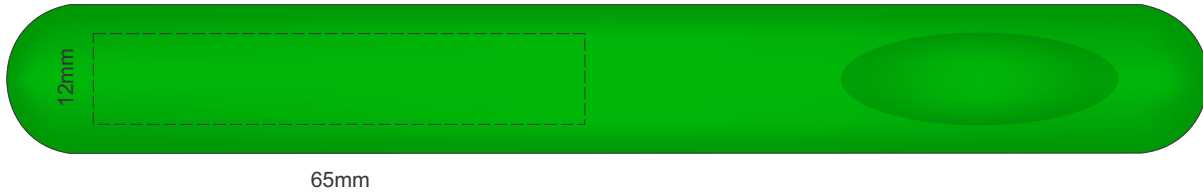

Actual Size: 100% when viewed on A4 paper

## OPTION 1

Pad Print

Direct Digital

Blue Line = The SIGNIFICANT PRINT AREA

(Keep all critical images & text within this box)

Black Line = Maximum print area

Pink Line = Bleed off to here

## OPTION 2

Pad Print

Direct Digital

Blue Line = The SIGNIFICANT PRINT AREA

(Keep all critical images & text within this box)

Black Line = Maximum print area

Pink Line = Bleed off to here

Note: Some minor over spray may be apparent when digitally printing full reversal prints