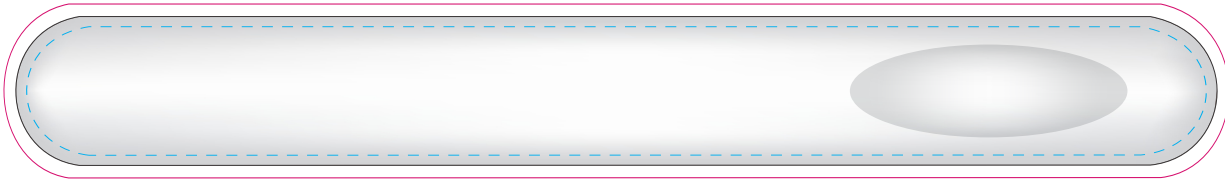

Actual Size: 100% when viewed on A4 paper

## OPTION 1

Pad Print

Direct Digital

Blue Line = The SIGNIFICANT PRINT AREA

(Keep all critical images & text within this box)

Black Line = Maximum print area

Pink Line = Bleed off to here

## OPTION 2

Pad Print

Direct Digital

Blue Line = The SIGNIFICANT PRINT AREA

(Keep all critical images & text within this box)

Black Line = Maximum print area

Pink Line = Bleed off to here

Note: Some minor over spray may be apparent when digitally printing full reversal prints