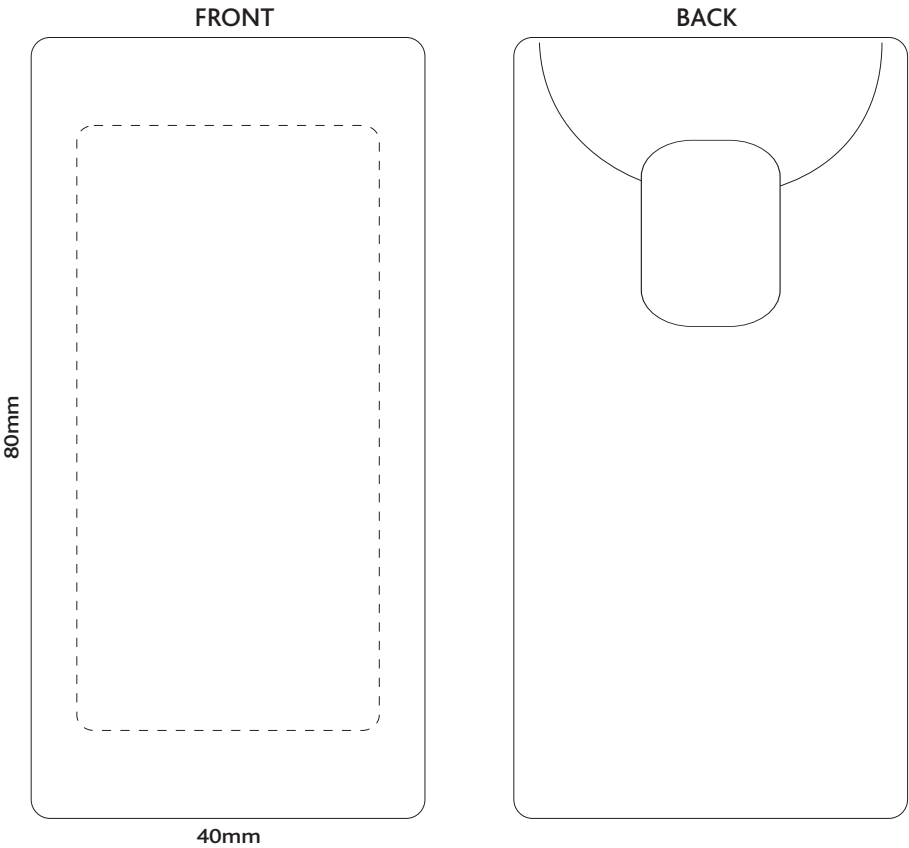

Actual Size: 100% when viewed on A4 paper

Digital Label

Blue Line = The SIGNIFICANT PRINT AREA
(Keep all critical images & text within this box)
Black Dotted Line = Maximum print area
Pink Line = Bleed off to here