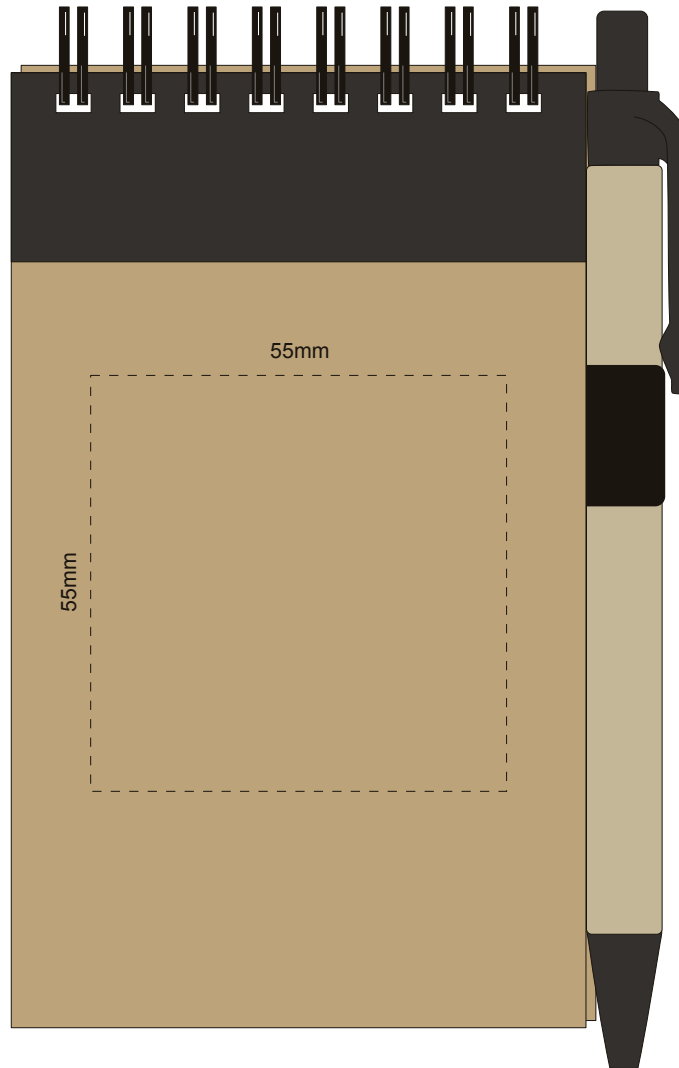

Actual Size: 100% when viewed on A4 paper

Pad Print

Please note when pen is printed in position D, print is not visible when in the notebook holder.

Pad Print