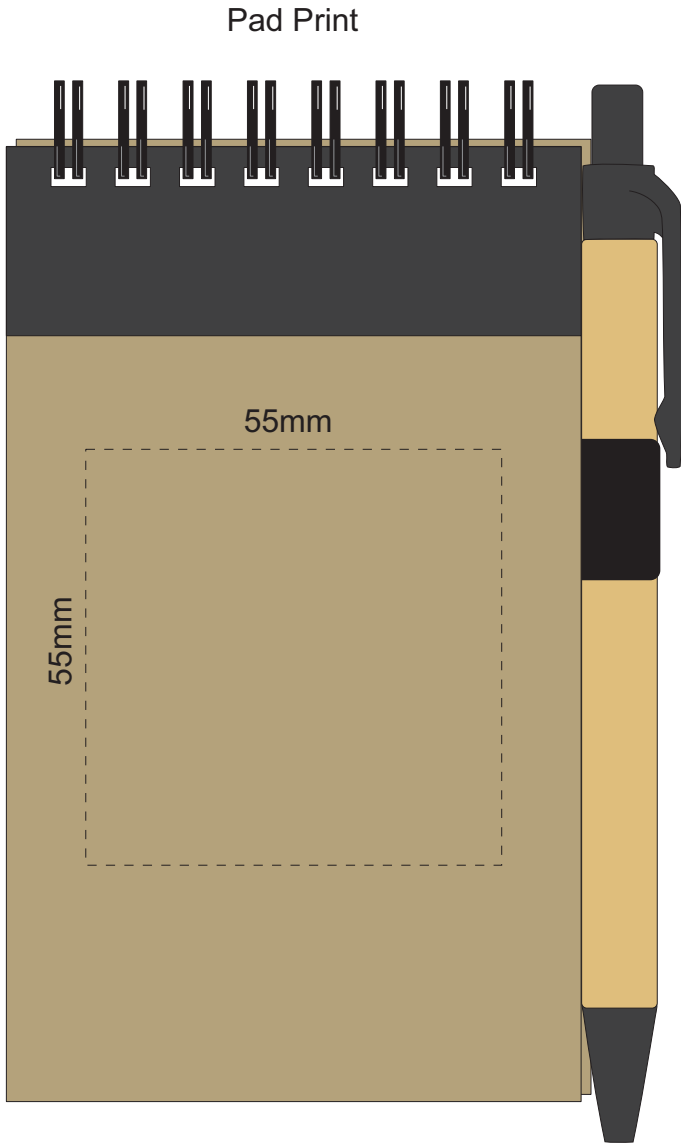

Actual Size: 100% when viewed on A4 paper

Actual Size: 100% when viewed on A4 paper

POSITION A

Screen Print

POSITION B

POSITION D

Pad Print

POSITION E

POSITION D

Direct Digital

POSITION E

Please note when pen is printed in position D, print is not visible when in the notebook holder.