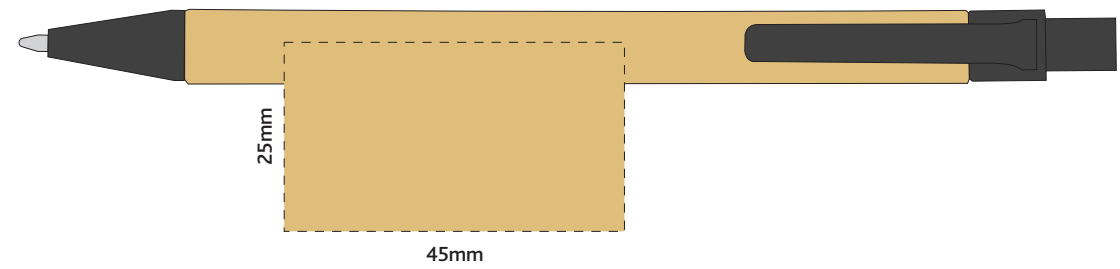

Actual Size: 100% when viewed on A4 paper

Actual Size: 100% when viewed on A4 paper

POSITION A

Screen Print

POSITION B

POSITION D

Pad Print

POSITION E

POSITION D

Direct Digital

POSITION E

Please note when pen is printed in position D, print is not visible when in the notebook holder.