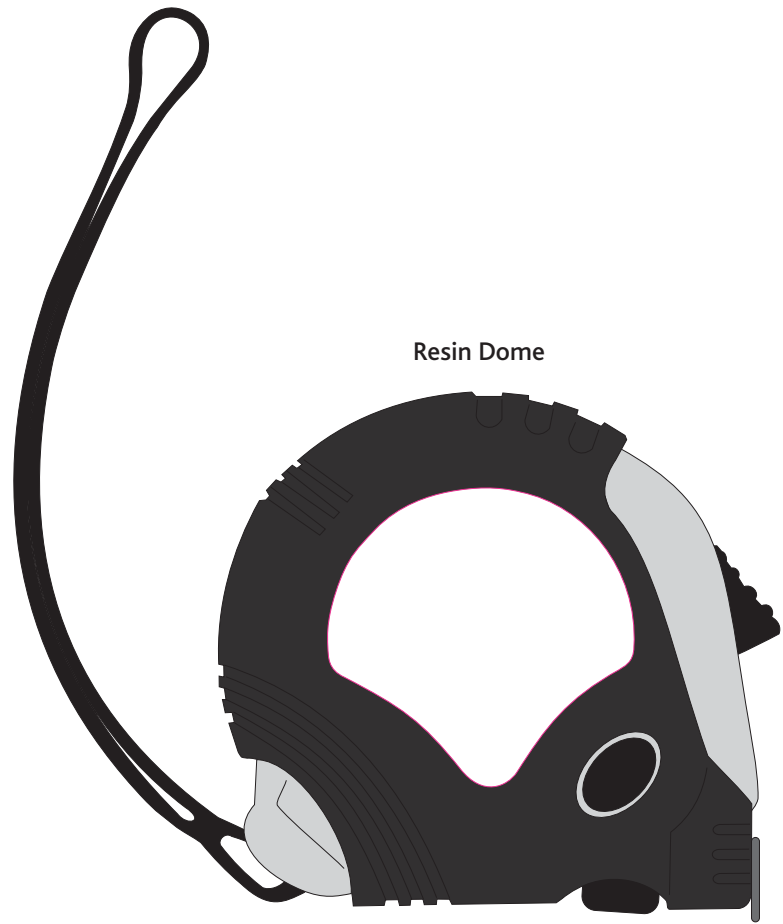

Actual Size: 100% when viewed on A4 paper

OPTION 1
Pad/Padstepped

Resin Dome

OPTION 2
Pad/Pad Stepped