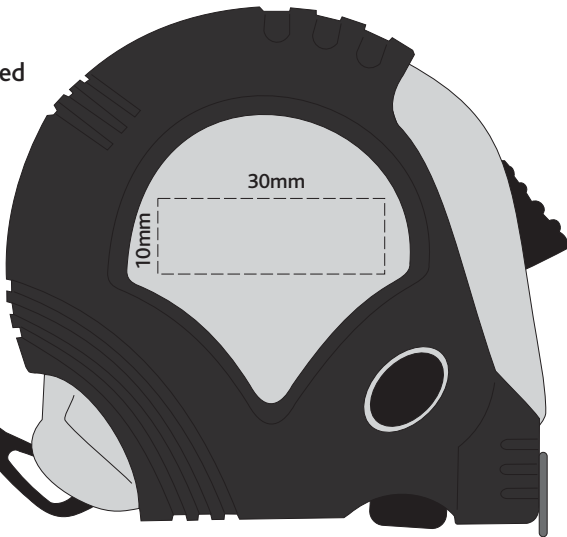

Actual Size: 100% when viewed on A4 paper

OPTION 1
Pad/Padstepped

Resin Dome

OPTION 2
Pad/Pad Stepped