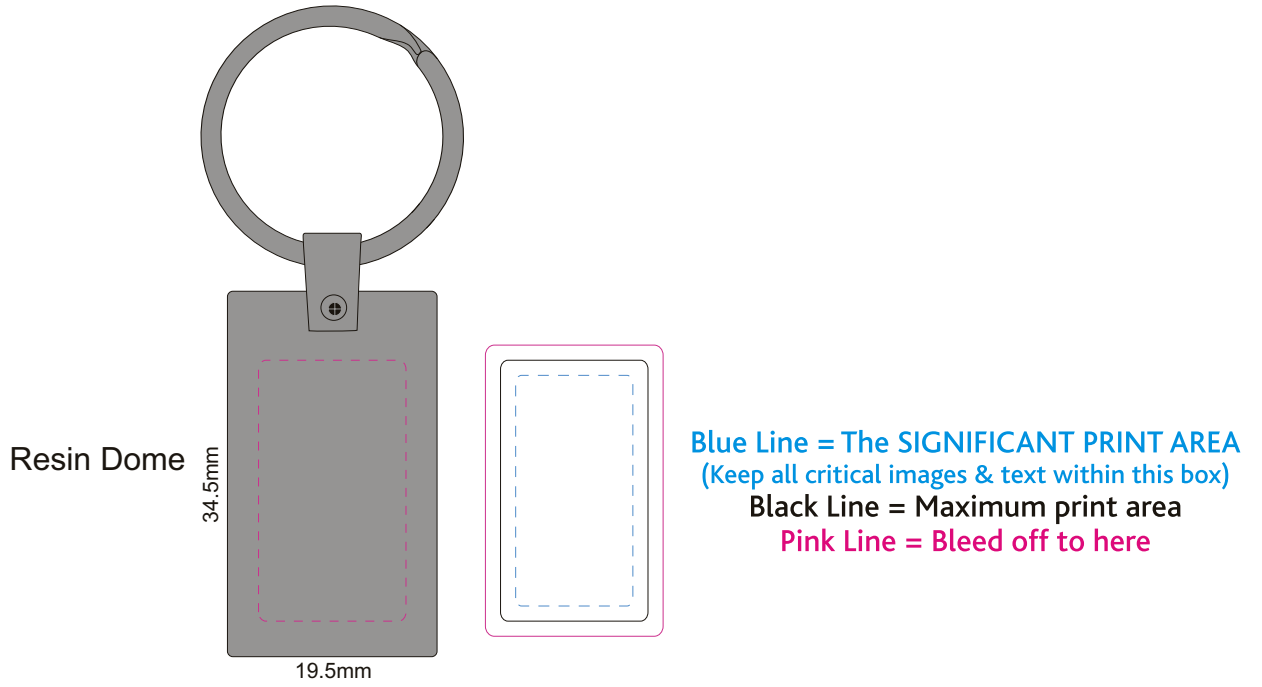

Actual Size: 100% when viewed on A4 paper

Back Engraves to:

Engraves Natural Etch