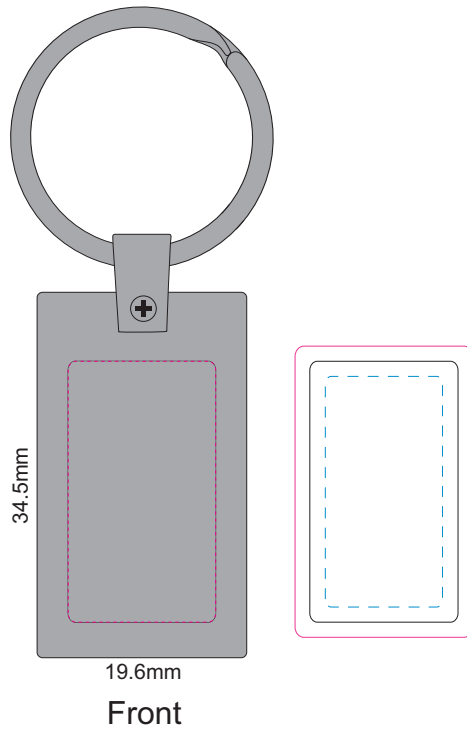

Actual Size: 100% when viewed on A4 paper

### Resin Coated Finish

**Blue Line = The SIGNIFICANT PRINT AREA**  
(Keep all critical images & text within this box)  
**Black Line = Maximum print area**  
**Pink Line = Bleed off to here**