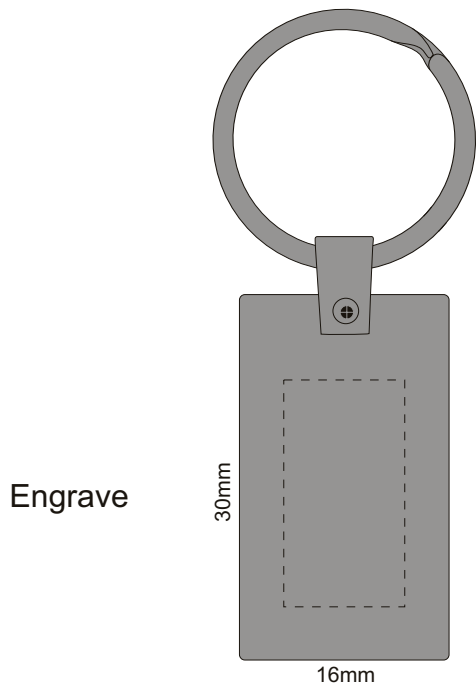

Actual Size: 100% when viewed on A4 paper

Back Engraves to:

Engraves Natural Etch