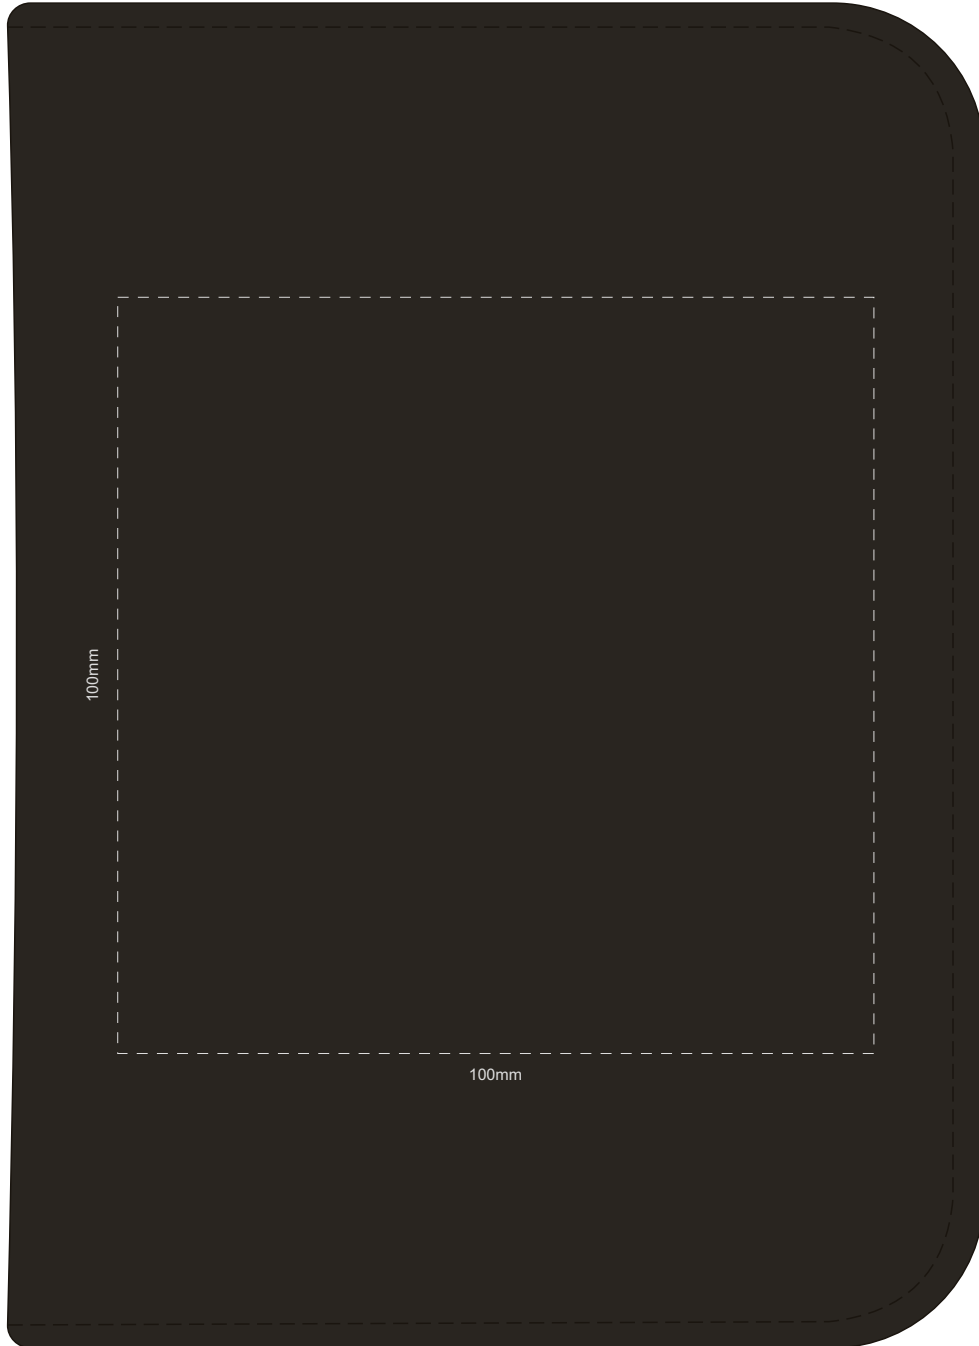

Actual Size: 100% when viewed on A4 paper

Screen Print (one colour)

PLEASE NOTE: Due to the uneven surface of the portfolio, print may show some variance.

Actual Size: 100% when viewed on A4 paper

Engraved

Actual Size: 100% when viewed on A4 paper

Resin Coated Finish

Resin Dome - 55x24mm Oval or Rectangle

**Blue Line = The SIGNIFICANT PRINT AREA**  
(Keep all critical images & text within this box)

**Black Line = Maximum print area**

**Pink Line = Bleed off to here**

Actual Size: 100% when viewed on A4 paper

Resin Coated Finish

Resin Dome - 55x24mm Oval or Rectangle

**Blue Line = The SIGNIFICANT PRINT AREA**  
(Keep all critical images & text within this box)

**Black Line = Maximum print area**

**Pink Line = Bleed off to here**