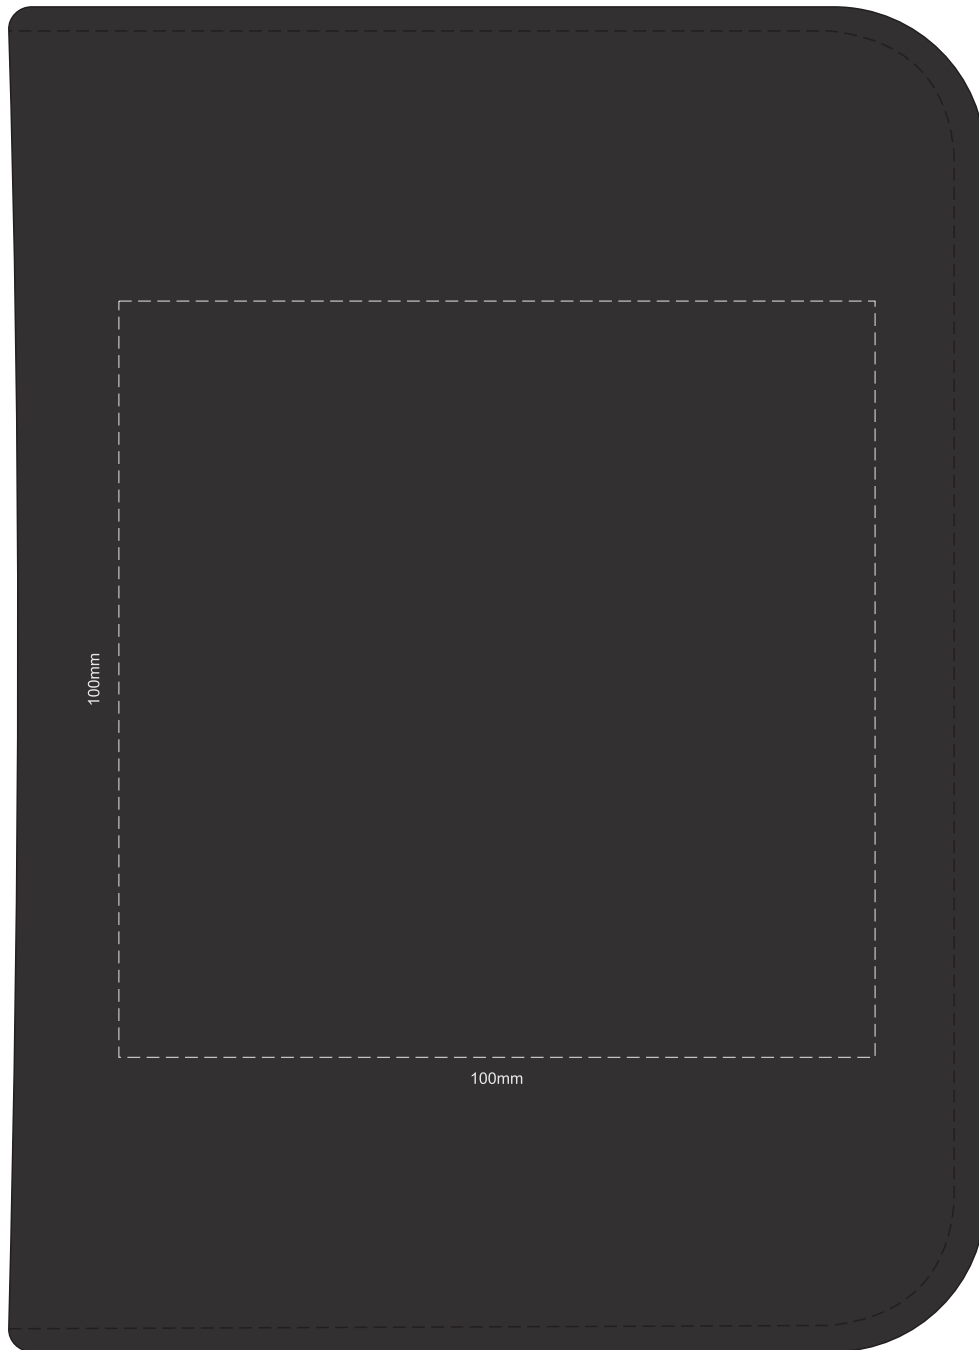

Actual Size: 100% when viewed on A4 paper

Screen Print (one colour)

PLEASE NOTE: Due to the uneven surface of the portfolio, print may show some variance.

Actual Size: 100% when viewed on A4 paper

Engraved

PLEASE NOTE: Due to the uneven surface of the portfolio, print may show some variance.

Engraves to:

 Matt Brown

Actual Size: 100% when viewed on A4 paper

Resin Coated Finish

Resin Dome - 55x24mm Oval or Rectangle

Blue Line = The SIGNIFICANT PRINT AREA
(Keep all critical images & text within this box)

Black Line = Maximum print area

Pink Line = Bleed off to here

Actual Size: 100% when viewed on A4 paper

Resin Coated Finish

Resin Dome - 55x24mm Oval or Rectangle

Blue Line = The SIGNIFICANT PRINT AREA
(Keep all critical images & text within this box)

Black Line = Maximum print area

Pink Line = Bleed off to here