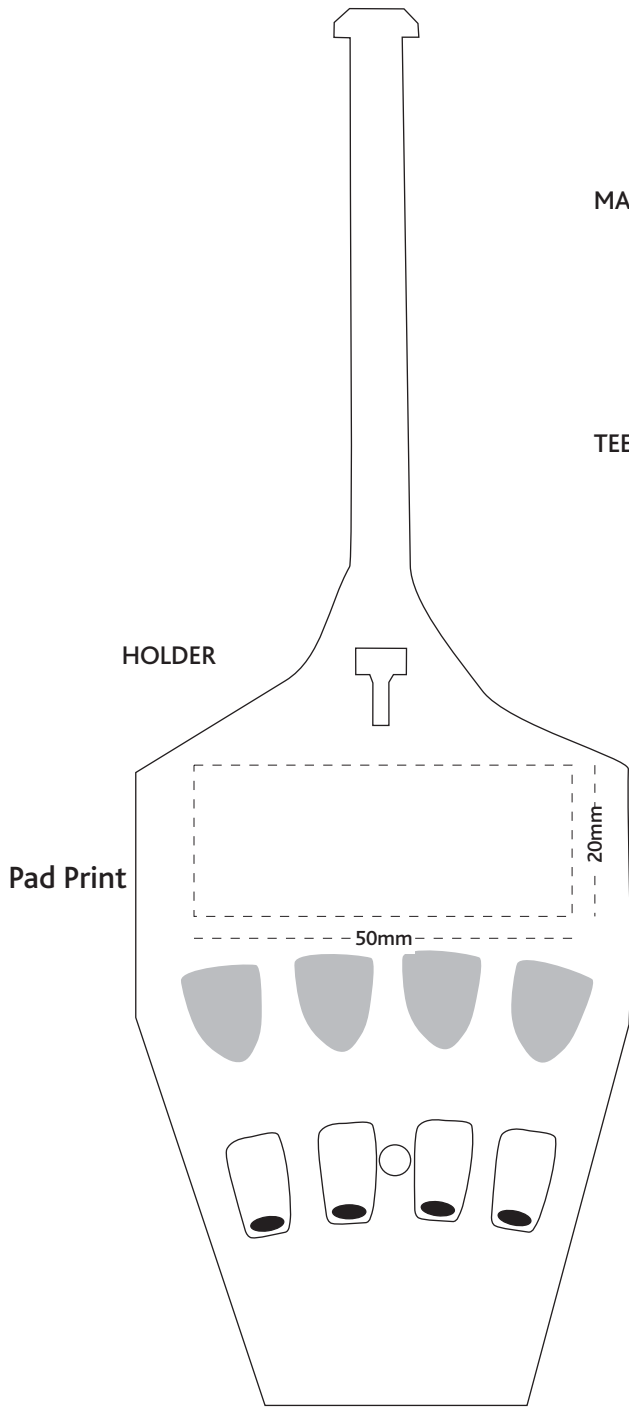

Actual Size: 100% when viewed on A4 paper

Pad Print
or
Direct Digital

MARKER

TEE

Pad Print