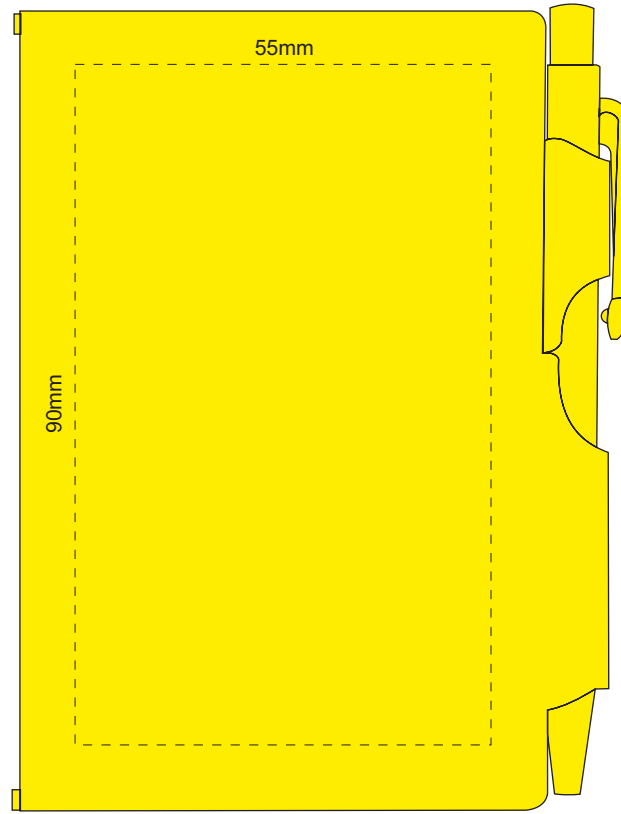

Actual Size: 100% when viewed on A4 paper

Pad Print

Screen Print

Direct Digital

POSITION D

Pad Print

POSITION E