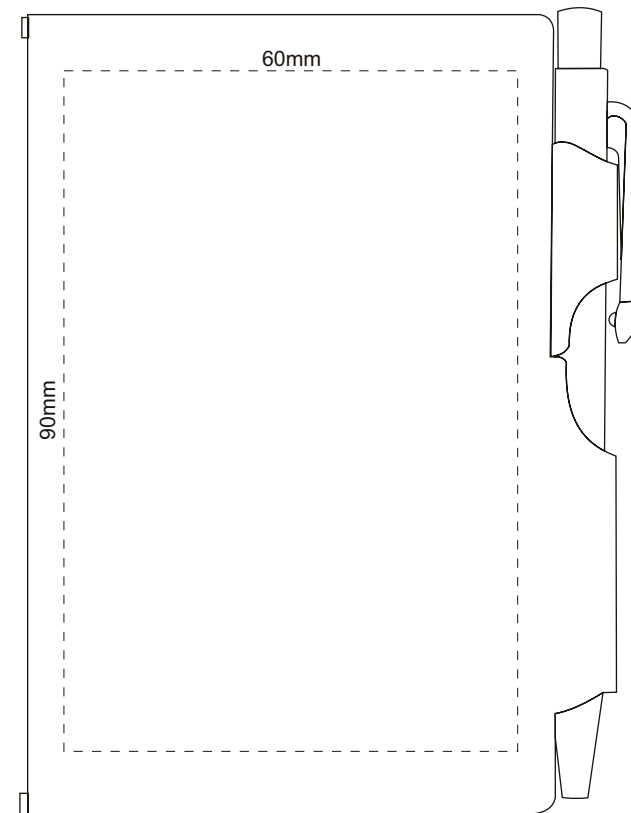

Actual Size: 100% when viewed on A4 paper

Pad Print

Screen Print

Direct Digital

POSITION D

Pad Print

POSITION E