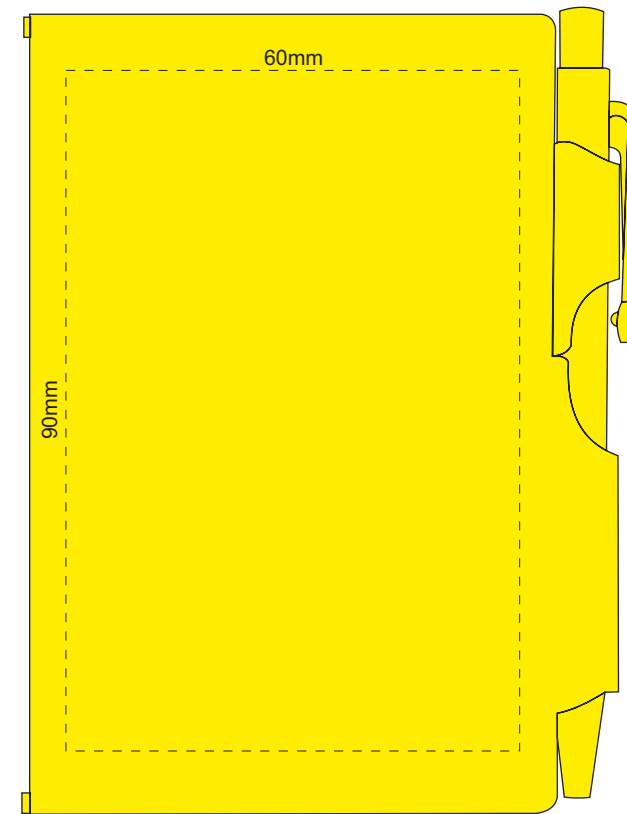

Actual Size: 100% when viewed on A4 paper

Pad Print

Screen Print

Direct Digital

POSITION D

Pad Print

POSITION E