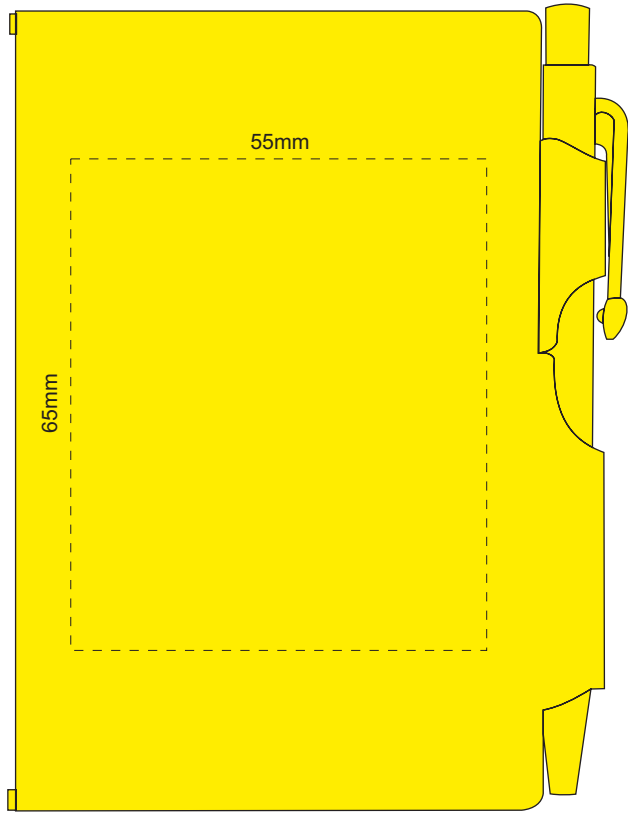

Actual Size: 100% when viewed on A4 paper

Pad Print

Screen Print

Direct Digital

POSITION D

Pad Print

POSITION E