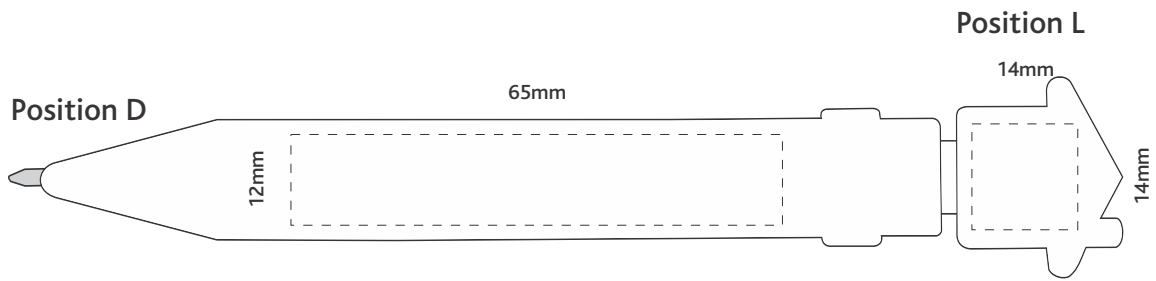

Actual Size: 100% when viewed on A4 paper

Pad Print

Full Colour

Note: Some minor over spray may be apparent when digitally printing full reversal prints