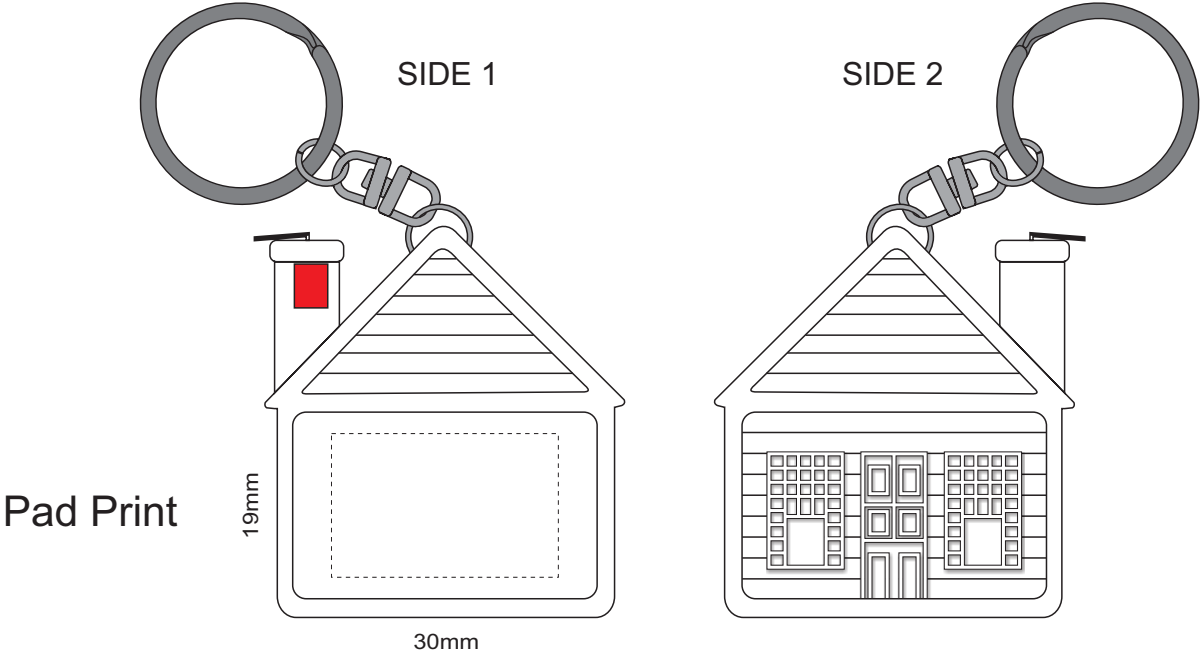

Actual Size: 100% when viewed on A4 paper

Blue Line = The SIGNIFICANT PRINT AREA
 (Keep all critical images & text within this box)
 Black Line = Maximum print area
 Pink Line = Bleed off to here