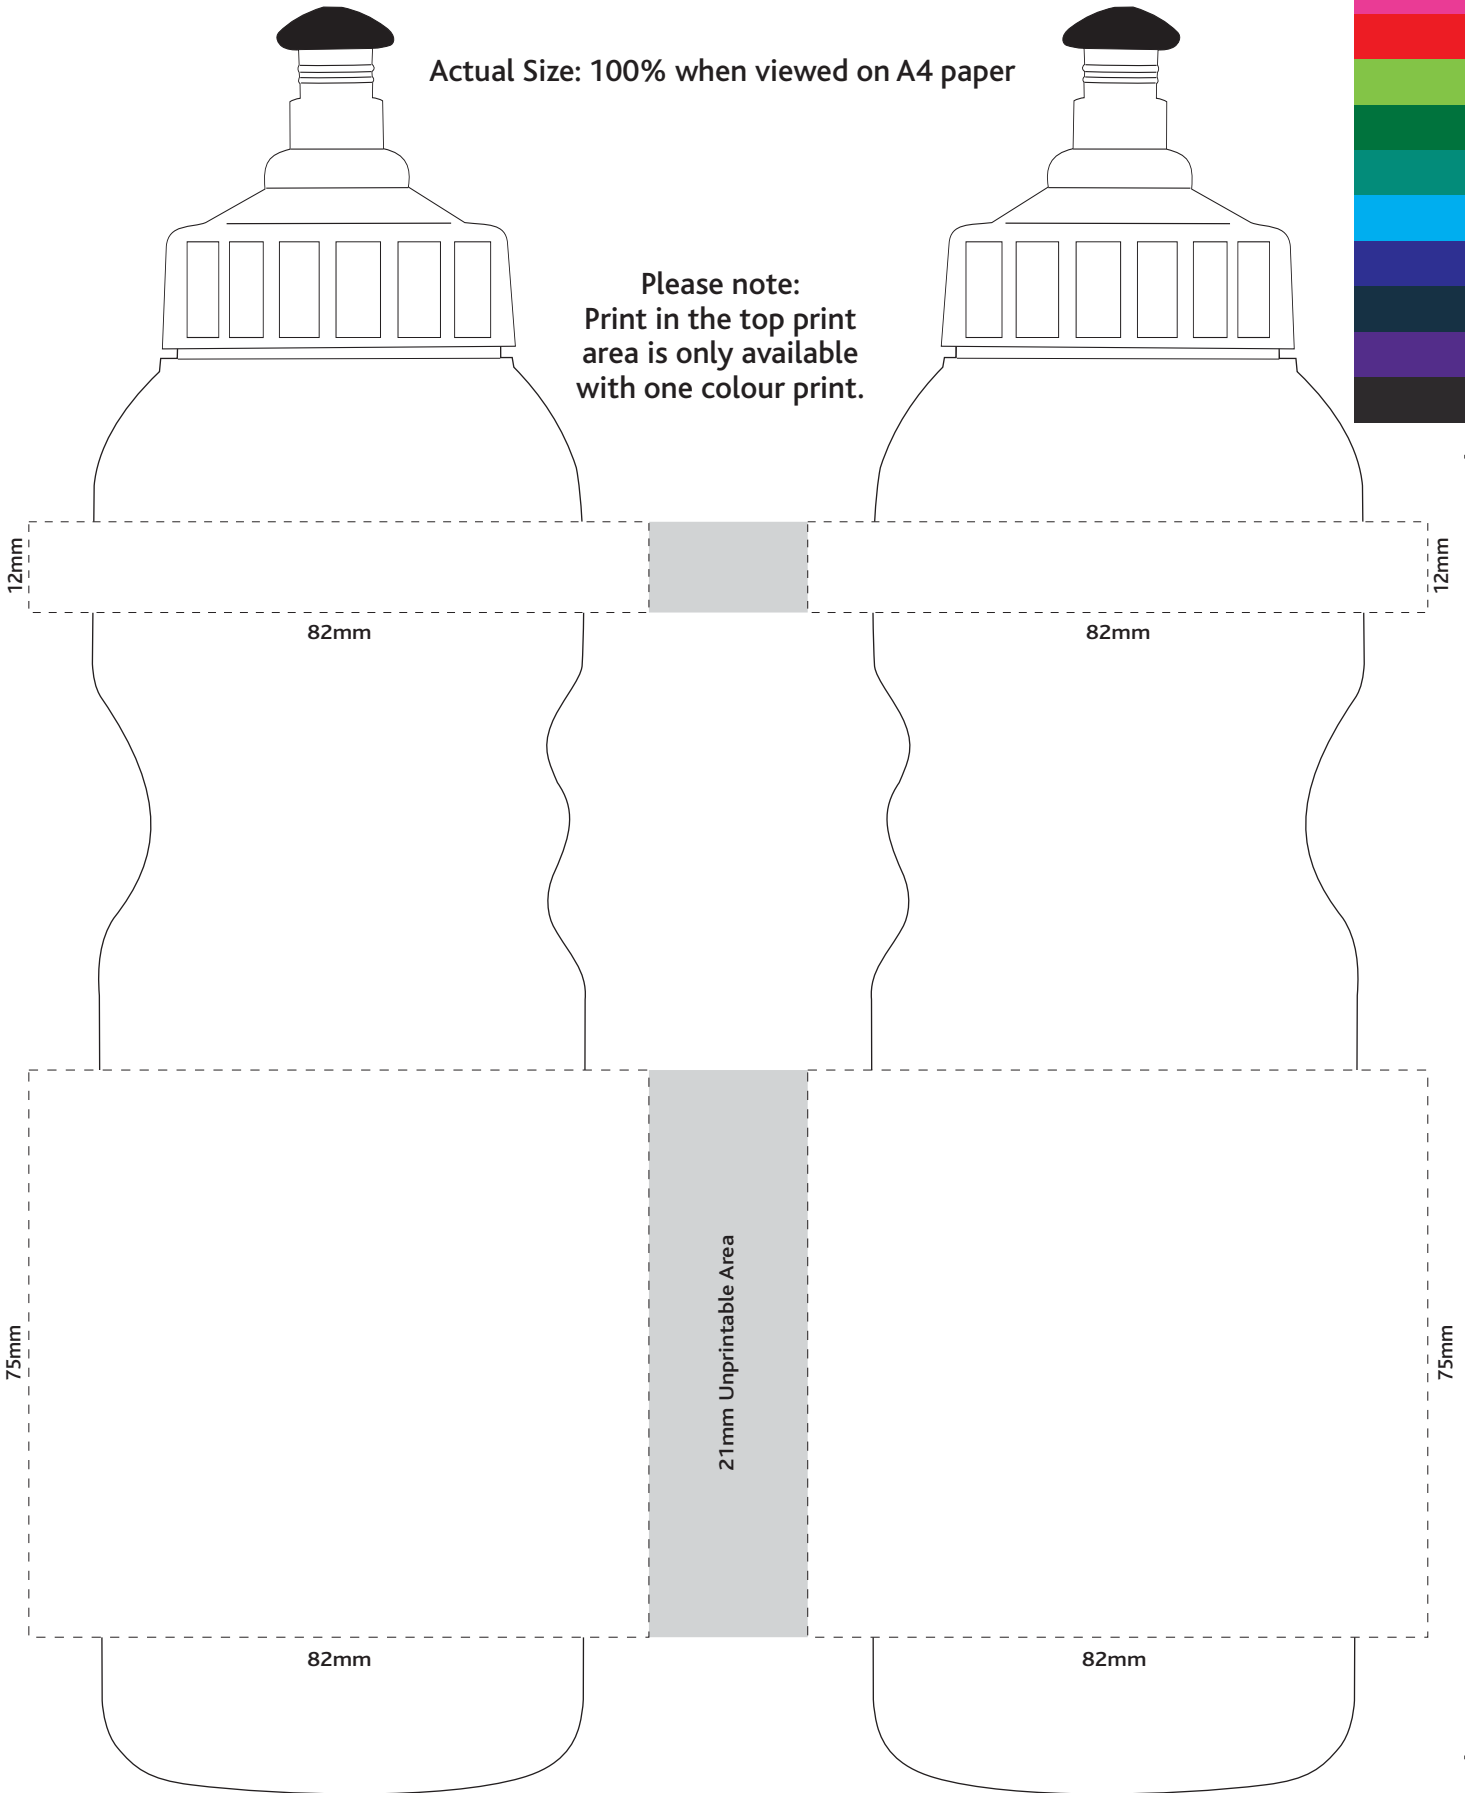

Only one colour print available at top of bottle

Actual Size: 100% when viewed on A4 paper

Please note:
Print in the top print
area is only available
with one colour print.

Screen Print