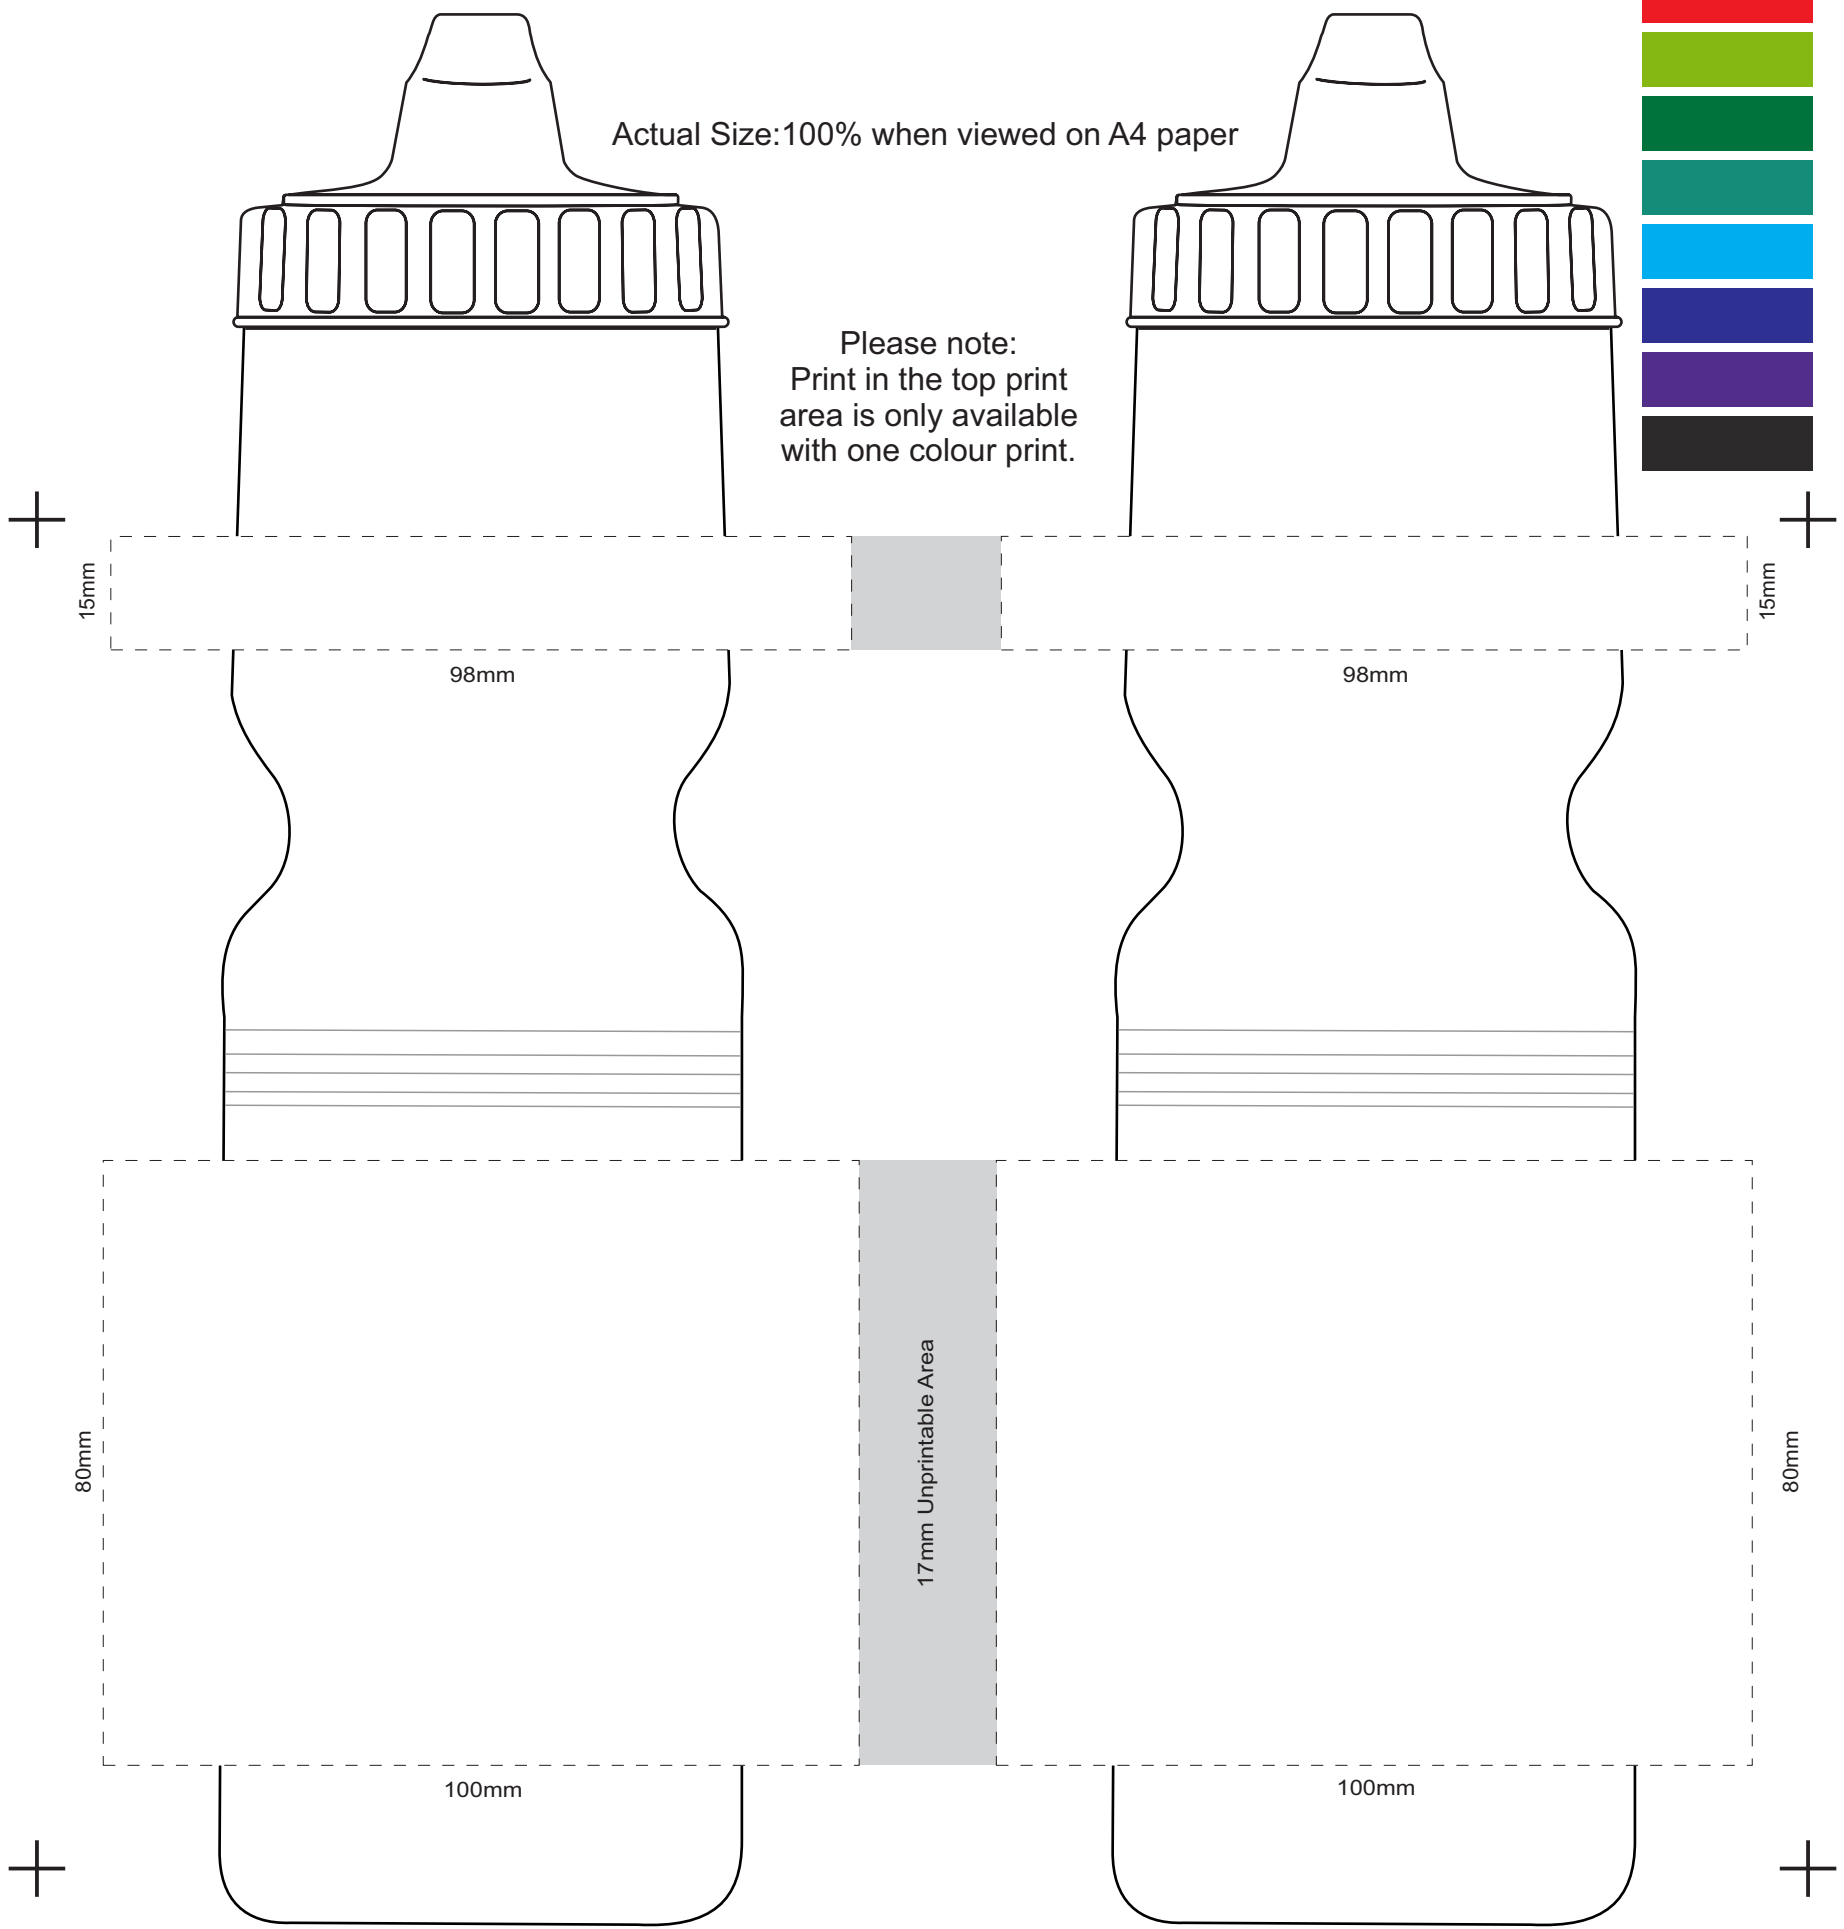

ONLY ONE COLOUR PRINT AVAILABLE AT THE TOP

Actual Size: 100% when viewed on A4 paper

Please note:
Print in the top print
area is only available
with one colour print.

15mm

15mm

98mm

98mm

80mm

80mm

100mm

100mm

17mm Unprintable Area