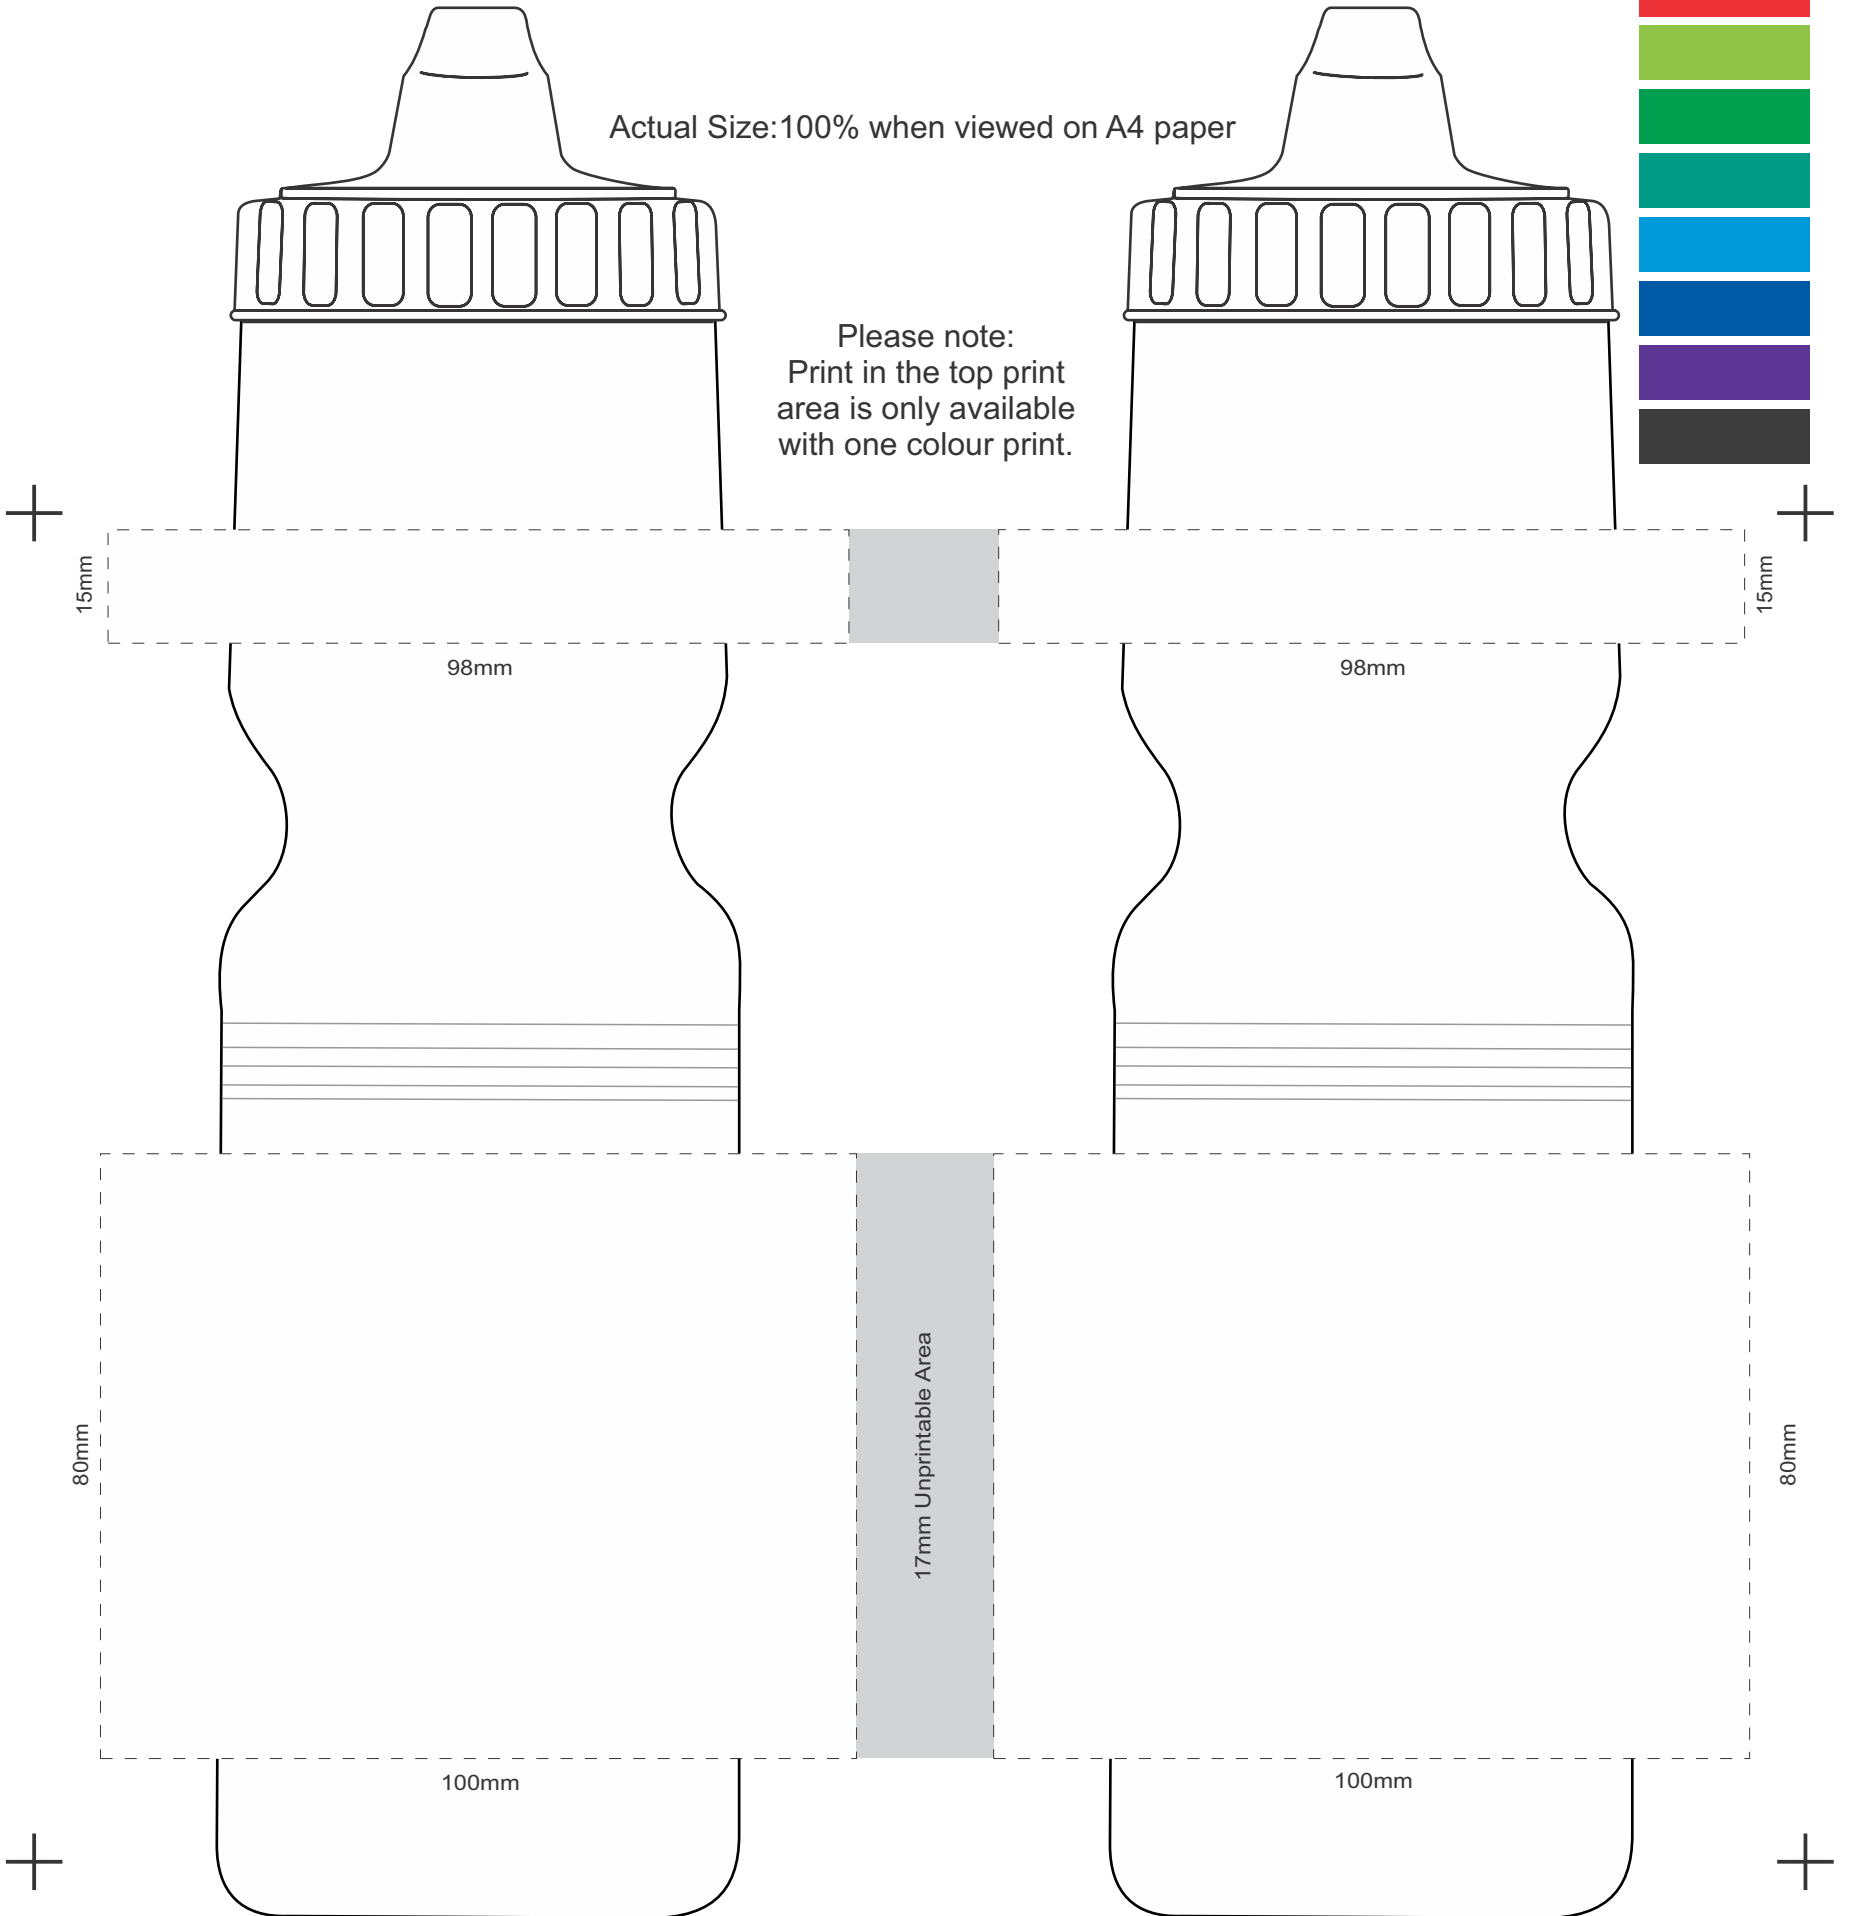

# ONLY ONE COLOUR PRINT AVAILABLE AT THE TOP

Actual Size: 100% when viewed on A4 paper

Please note:  
Print in the top print  
area is only available  
with one colour print.

15mm

15mm

98mm

98mm

80mm

80mm

100mm

100mm

17mm Unprintable Area